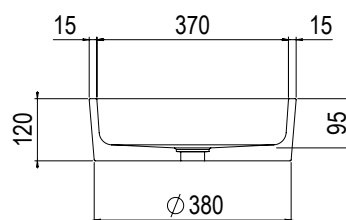

Colour is indicative and for reference purposes only. Due to the hand finished nature of our products, dimensional tolerances are applicable. All products to include apaiser waste.

apaiser.com

BATHROOM COLLECTIVE

Phone Number: (02) 9011-5711