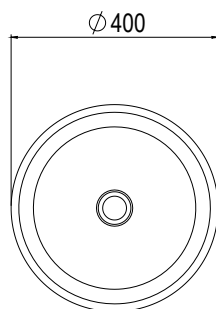

Colour is indicative and for reference purposes only. Due to the hand finished nature of our products, dimensional tolerances are applicable. All products to include apaiser waste.

apaiser.com

BATHROOM COLLECTIVE

Phone Number: (02) 9011-5711