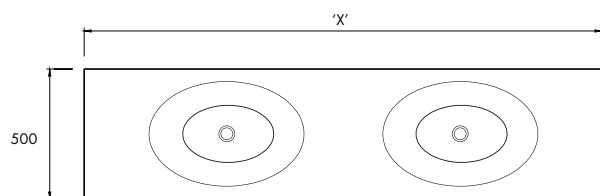

DIMENSIONS

'X' mm x 500mm x 130mm

Available in your required length up to 3m

Overflow option available.

Product code 80133

*Brackets not included.

Please check with your apaiser sales representative to confirm suitability for wall hanging this product.