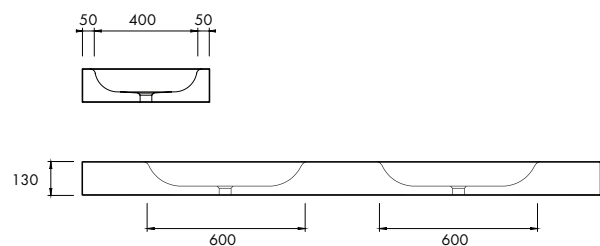

DIMENSIONS

'X' mm x 500mm x 130mm

Available in your required length up to 3m

Overflow option available.

Product code 80133

*Brackets not included.

Please check with your apaiser sales representative to confirm suitability for wall hanging this product.