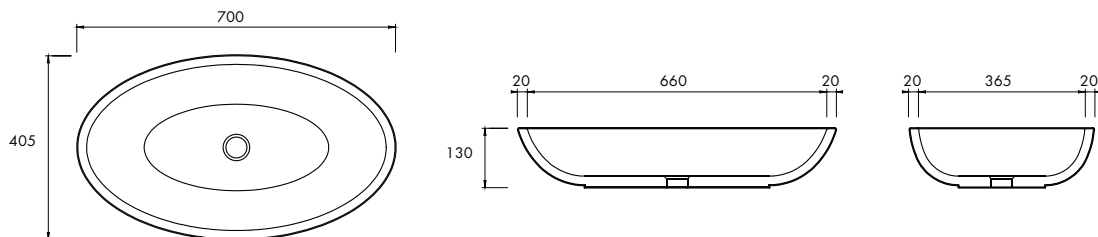

DIMENSIONS

700mm x 405mm x 130mm
Approx weight: 17kg (37lb)

Product code 6064

Colours are indicative and for reference purposes only. Due to the hand finished nature of our products, dimensional tolerances are applicable. Pop-up waste included.