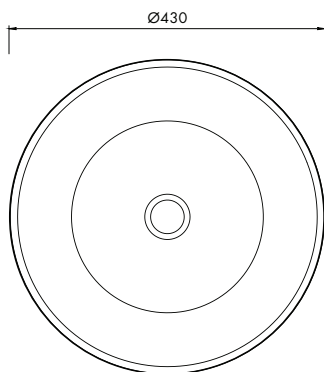

COLOUR PALETTE