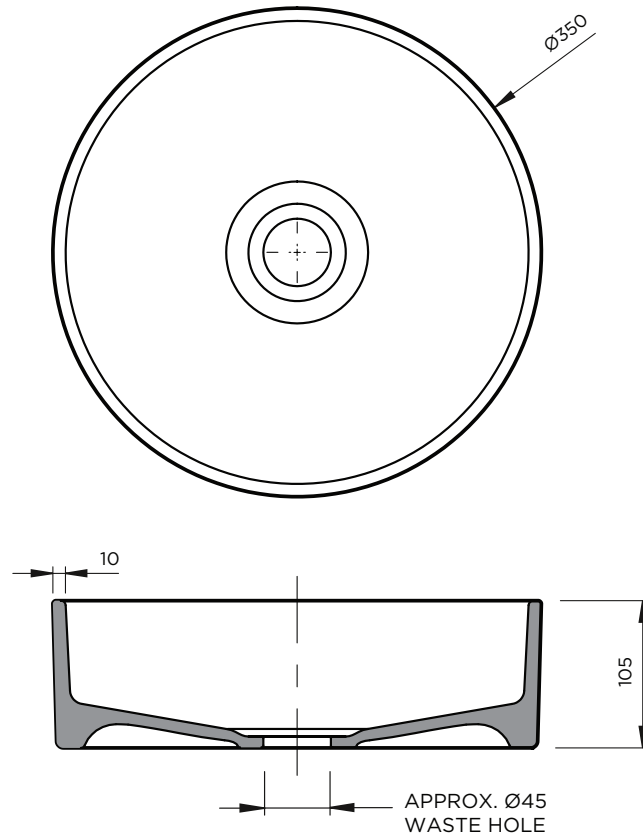

**ROBERT  
GORDON**  
INTERIORS

NOT TO SCALE

All Dimensions in MM

PRODUCT	TITLE	CAPACITY	DIMENSIONS	PLUG & WASTE	OVERFLOW	MATERIAL
350	Clay 350 Basin	7 Litres	(D) 350mm (H) 105mm Waste Hole Approx. 45mm	Intended for 32mm connection	N/A	High-fired, fully vitrified stoneware