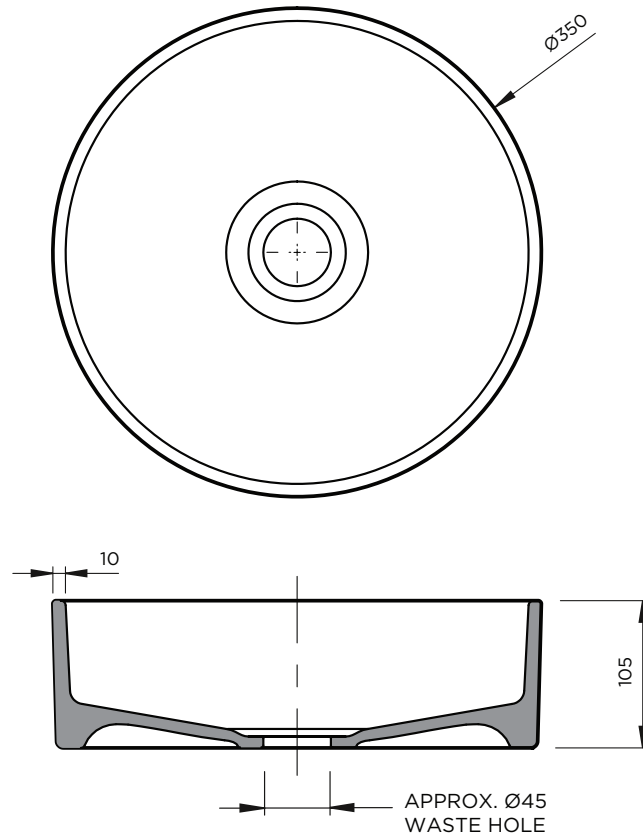

**ROBERT
GORDON**
INTERIORS

NOT TO SCALE

All Dimensions in MM

PRODUCT	TITLE	CAPACITY	DIMENSIONS	PLUG & WASTE	OVERFLOW	MATERIAL
350	Clay 350 Basin	7 Litres	(D) 350mm (H) 105mm Waste Hole Approx. 45mm	Intended for 32mm connection	N/A	High-fired, fully vitrified stoneware