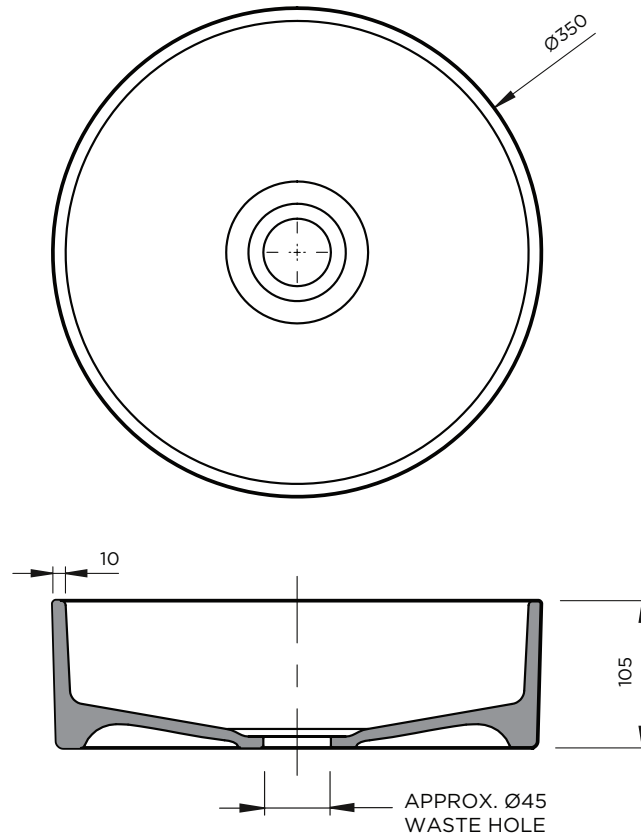

**ROBERT  
GORDON**  
INTERIORS

NOT TO SCALE

All Dimensions in MM

PRODUCT	TITLE	CAPACITY	DIMENSIONS	PLUG & WASTE	OVERFLOW	MATERIAL
350	Clay 350 Basin	7 Litres	(D) 350mm (H) 105mm Waste Hole Approx. 45mm	Intended for 32mm connection	N/A	High-fired, fully vitrified stoneware