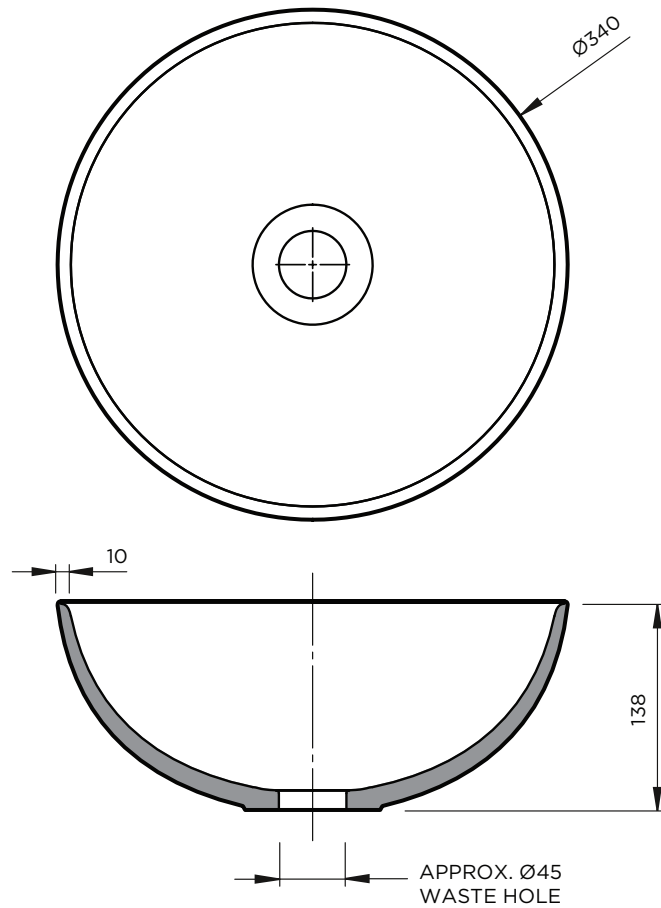

**ROBERT
GORDON**
INTERIORS

CLAY 340 DISH BASIN

Specification Sheet

The smallest basin in the collection, Clay 340 is a classic dish shape. High sides show off the reactive glazes to perfection. Designed and handmade in Australia.

**ROBERT
GORDON**
INTERIORS

NOT TO SCALE

All Dimensions in MM

PRODUCT	TITLE	CAPACITY	DIMENSIONS	PLUG & WASTE	OVERFLOW	MATERIAL
340	Clay 340 Basin	7 Litres	(D) 340mm (H) 138mm Waste Hole Approx. 45mm	Intended for 32mm connection	N/A	High-fired, fully vitrified stoneware