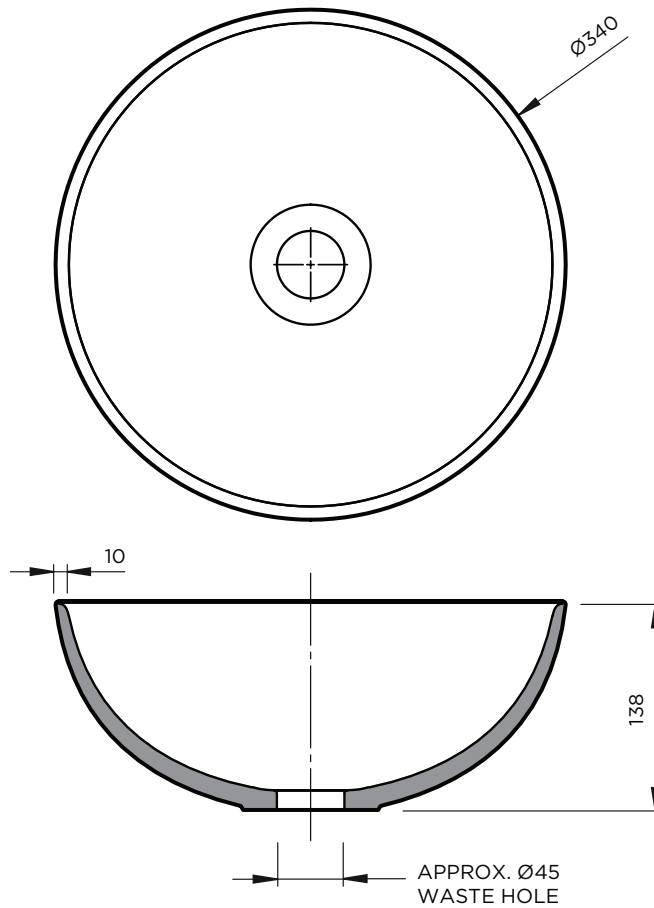

**ROBERT
GORDON**
INTERIORS

CLAY 340 DISH BASIN

Specification Sheet

The smallest basin in the collection, Clay 340 is a classic dish shape. High sides show off the reactive glazes to perfection. Designed and handmade in Australia.

**ROBERT
GORDON**
INTERIORS

NOT TO SCALE

All Dimensions in MM

PRODUCT	TITLE	CAPACITY	DIMENSIONS	PLUG & WASTE	OVERFLOW	MATERIAL
340	Clay 340 Basin	7 Litres	(D) 340mm (H) 138mm Waste Hole Approx. 45mm	Intended for 32mm connection	N/A	High-fired, fully vitrified stoneware