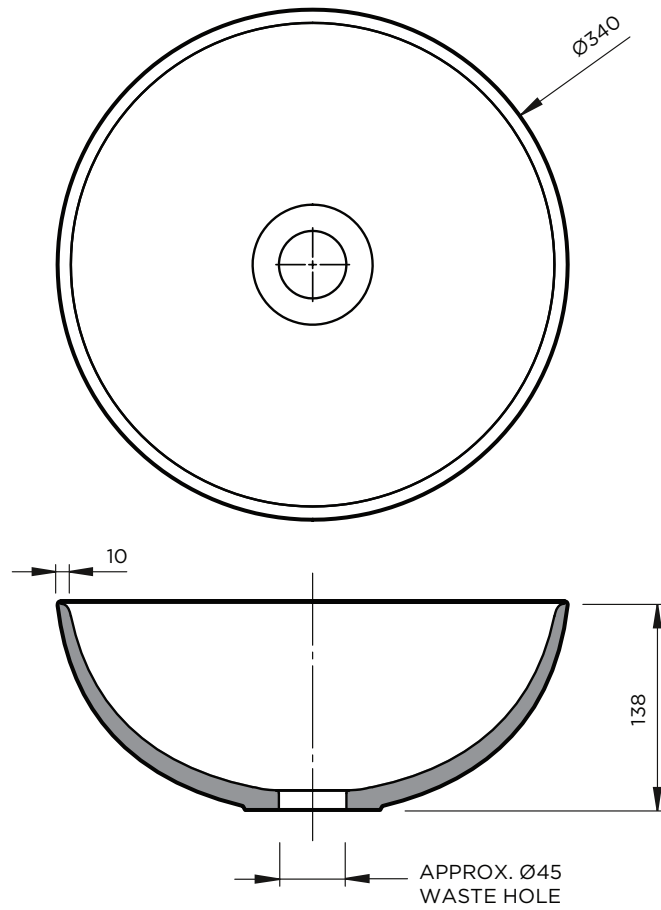

**ROBERT  
GORDON**  
INTERIORS

**CLAY 340 DISH BASIN**

Specification Sheet

The smallest basin in the collection, Clay 340 is a classic dish shape. High sides show off the reactive glazes to perfection. Designed and handmade in Australia.

**ROBERT  
GORDON**  
INTERIORS

NOT TO SCALE

All Dimensions in MM

| PRODUCT | TITLE          | CAPACITY | DIMENSIONS   | PLUG & WASTE                    | OVERFLOW | MATERIAL                                    |
|---------|----------------|----------|--|---------------------------------|----------|---|
| 340     | Clay 340 Basin | 7 Litres | (D) 340mm<br>(H) 138mm<br><br>Waste Hole<br>Approx. 45mm | Intended for<br>32mm connection | N/A      | High-fired,<br>fully vitrified<br>stoneware |