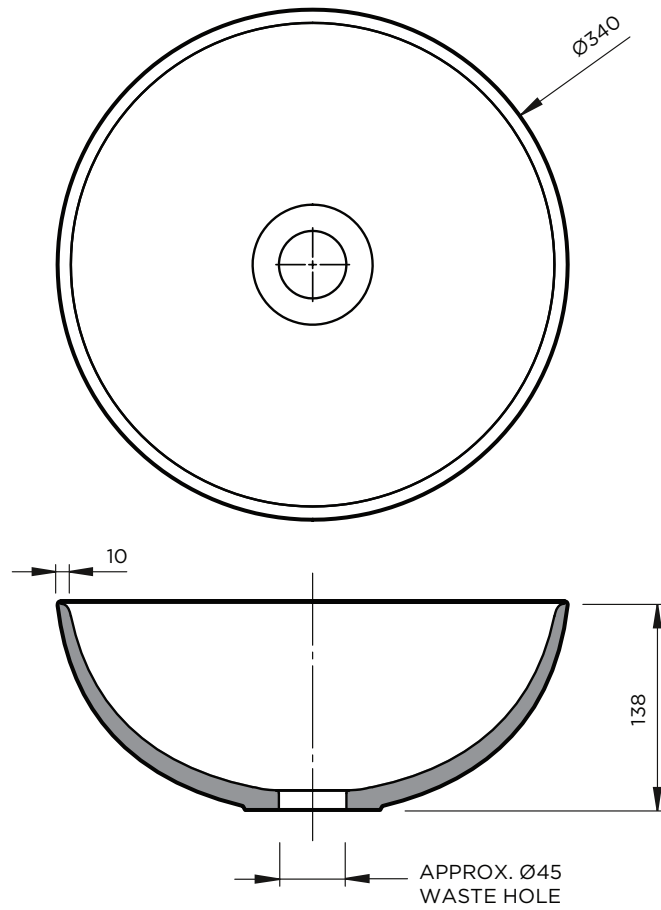

**ROBERT  
GORDON**  
INTERIORS

**CLAY 340 DISH BASIN**

Specification Sheet

The smallest basin in the collection, Clay 340 is a classic dish shape. High sides show off the reactive glazes to perfection. Designed and handmade in Australia.

**ROBERT  
GORDON**  
INTERIORS

NOT TO SCALE

All Dimensions in MM

PRODUCT	TITLE	CAPACITY	DIMENSIONS	PLUG & WASTE	OVERFLOW	MATERIAL
340	Clay 340 Basin	7 Litres	(D) 340mm (H) 138mm  Waste Hole Approx. 45mm	Intended for 32mm connection	N/A	High-fired, fully vitrified stoneware