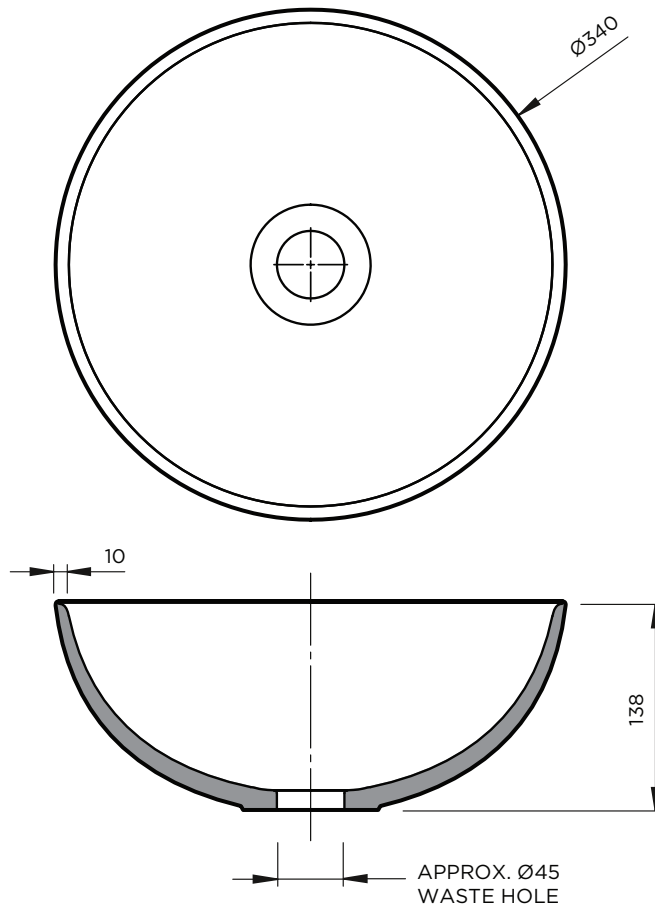

**ROBERT
GORDON**

INTERIORS

CLAY 340 DISH BASIN

Data Sheet

The smallest basin in the collection, Clay 340 is a classic dish shape. High sides show off the reactive glazes to perfection. Designed and handmade in Australia.

**ROBERT
GORDON**
INTERIORS

NOT TO SCALE

All Dimensions in MM

| PRODUCT | TITLE | CAPACITY | DIMENSIONS | PLUG & WASTE | OVERFLOW | MATERIAL |
|---------|----------------|----------|--|---------------------------------|----------|---|
| 340 | Clay 340 Basin | 7 Litres | (D) 340mm (H) 138mm Waste Hole Approx. 45mm | Intended for 32mm connection | N/A | High-fired, fully vitrified stoneware |