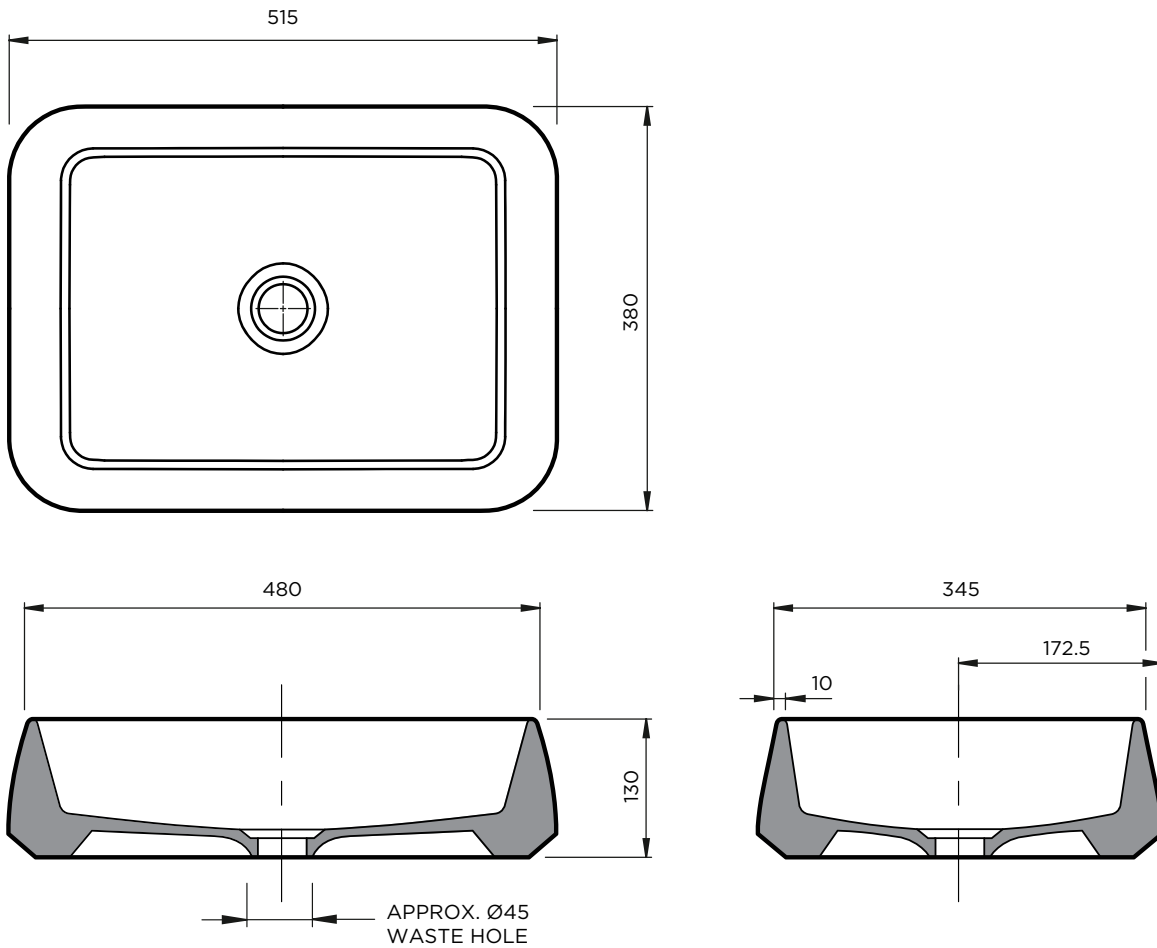

**ROBERT
GORDON**
INTERIORS

KILN 515 RECTANGULAR BASIN

Specification Sheet

A simple, rectangular form with a modern profile. The largest of our basins, Kiln 515 is a statement piece. Designed and handmade in Australia.

**ROBERT
GORDON**
INTERIORS

NOT TO SCALE

All Dimensions in MM

PRODUCT	TITLE	CAPACITY	DIMENSIONS	OVERFLOW	PLUG & WASTE	MATERIAL
515	Kiln 515 Basin	12.5 Litres	(L) 515mm (W) 380mm (H) 130mm Waste Hole Approx. 45mm	N/A	Intended for 32mm connection	High-fired, fully vitrified stoneware