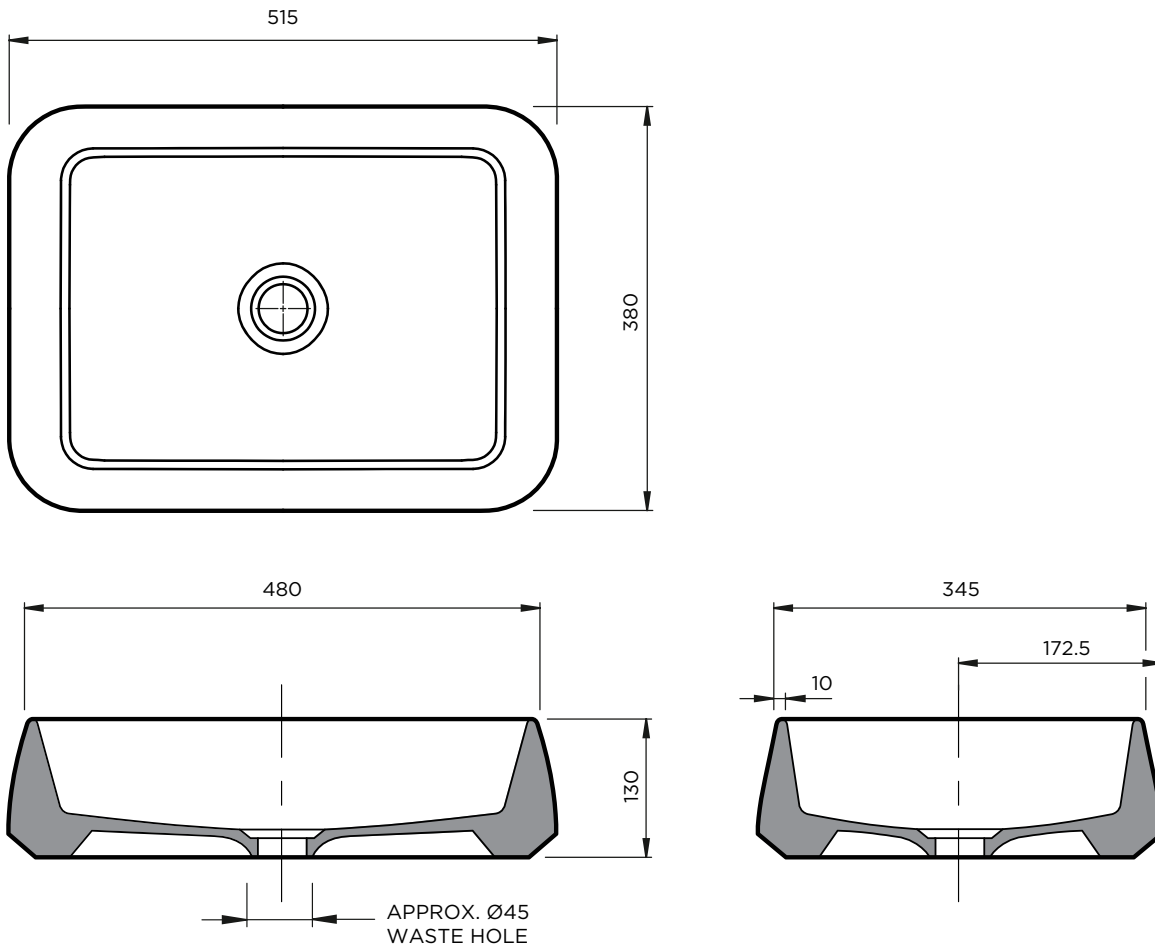

**ROBERT  
GORDON**  
INTERIORS

**KILN 515 RECTANGULAR BASIN**

Specification Sheet

A simple, rectangular form with a modern profile. The largest of our basins, Kiln 515 is a statement piece. Designed and handmade in Australia.

**ROBERT  
GORDON**  
INTERIORS

NOT TO SCALE

All Dimensions in MM

PRODUCT	TITLE	CAPACITY	DIMENSIONS	OVERFLOW	PLUG & WASTE	MATERIAL
515	Kiln 515 Basin	12.5 Litres	(L) 515mm (W) 380mm (H) 130mm Waste Hole Approx. 45mm	N/A	Intended for 32mm connection	High-fired, fully vitrified stoneware