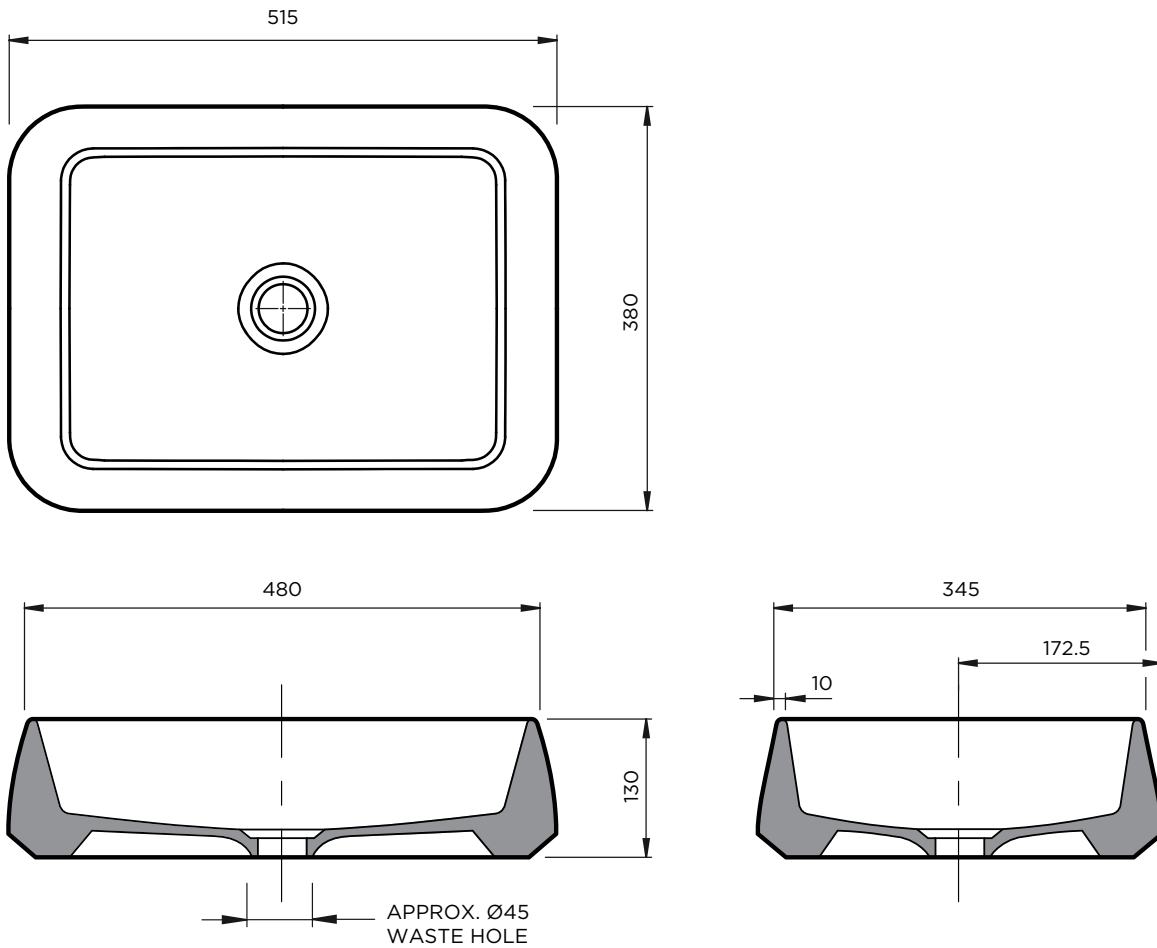

**ROBERT  
GORDON**  
INTERIORS

**KILN 515 RECTANGULAR BASIN**

Specification Sheet

A simple, rectangular form with a modern profile. The largest of our basins, Kiln 515 is a statement piece. Designed and handmade in Australia.

**ROBERT  
GORDON**  
INTERIORS

NOT TO SCALE

All Dimensions in MM

PRODUCT	TITLE	CAPACITY	DIMENSIONS	OVERFLOW	PLUG & WASTE	MATERIAL
515	Kiln 515 Basin	12.5 Litres	(L) 515mm (W) 380mm (H) 130mm Waste Hole Approx. 45mm	N/A	Intended for 32mm connection	High-fired, fully vitrified stoneware