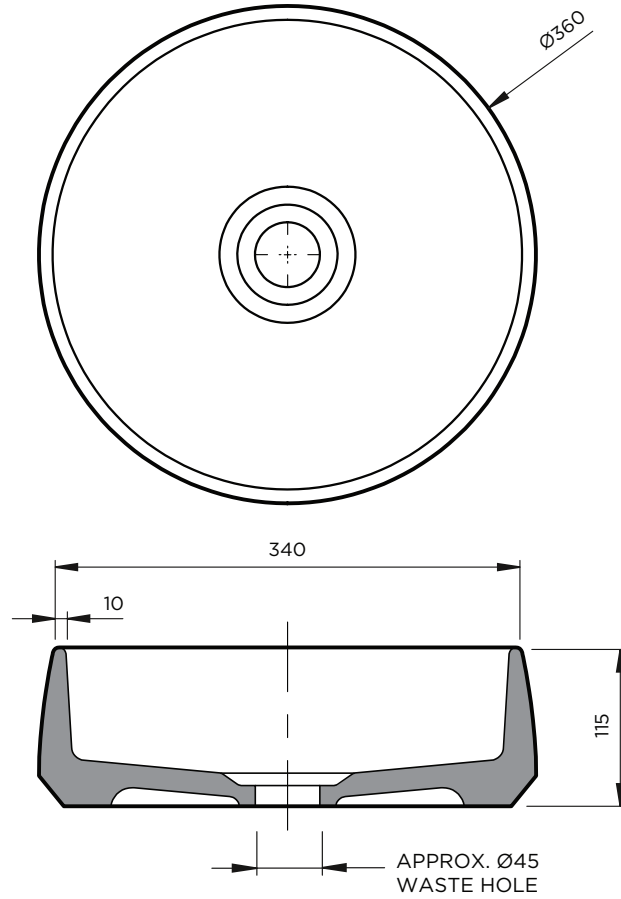

**ROBERT
GORDON**
INTERIORS

KILN 360 ROUND BASIN

Specification Sheet

Compact and round, Kiln 360 is a perfect size for the smaller bathroom, or to be used in a set of two in a double basin vanity. Designed and handmade in Australia.

**ROBERT
GORDON**
INTERIORS

NOT TO SCALE

All Dimensions in MM

PRODUCT	TITLE	CAPACITY	DIMENSIONS	PLUG & WASTE	OVERFLOW	MATERIAL
360	Kiln 360 Basin	6.5 Litres	(D) 360mm (W) 340mm (H) 115mm Waste Hole Approx. 45mm	Intended for 32mm connection	N/A	High-fired, fully vitrified stoneware