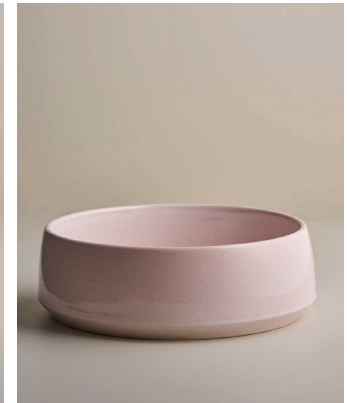

**ROBERT
GORDON**
INTERIORS

KILN 360 ROUND BASIN

Specification Sheet

Compact and round, Kiln 360 is a perfect size for the smaller bathroom, or to be used in a set of two in a double basin vanity. Designed and handmade in Australia.

36070 COAST

36091 STORM

36006 RIVERGUM

3600G OLIVE

36008 POPPYSEED

36027 SHALE

36002 WHITE OCHRE

36003 ROSE QUARTZ
(ONLINE EXCLUSIVE)