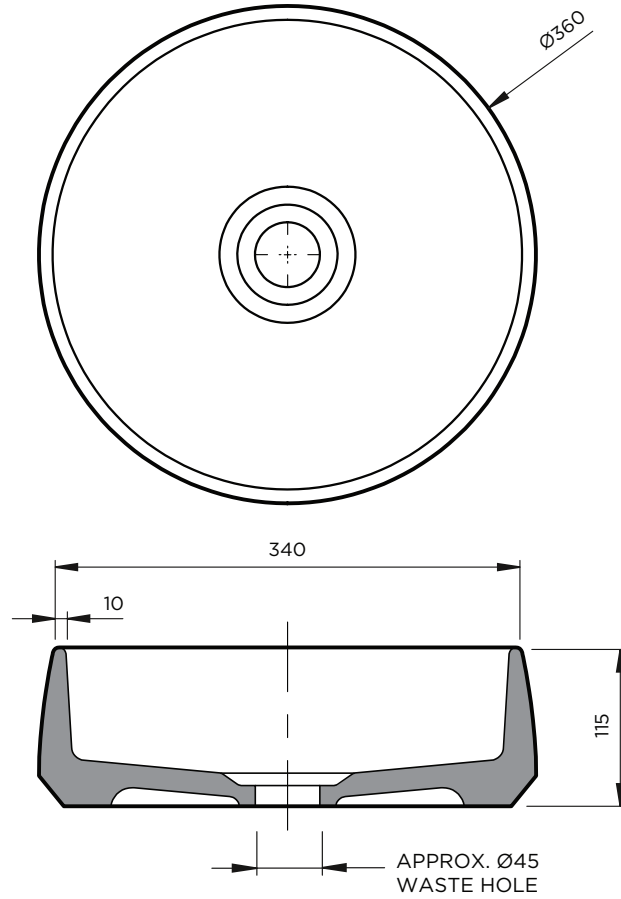

**ROBERT
GORDON**

INTERIORS

KILN 360 ROUND BASIN

Specification Sheet

Compact and round, Kiln 360 is a perfect size for the smaller bathroom, or to be used in a set of two in a double basin vanity. Designed and handmade in Australia.

**ROBERT
GORDON**
INTERIORS

NOT TO SCALE

All Dimensions in MM

PRODUCT	TITLE	CAPACITY	DIMENSIONS	PLUG & WASTE	OVERFLOW	MATERIAL
360	Kiln 360 Basin	6.5 Litres	(D) 360mm (W) 340mm (H) 115mm Waste Hole Approx. 45mm	Intended for 32mm connection	N/A	High-fired, fully vitrified stoneware