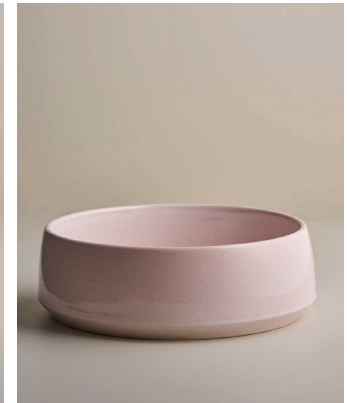

**ROBERT
GORDON**

INTERIORS

KILN 360 ROUND BASIN

Specification Sheet

Compact and round, Kiln 360 is a perfect size for the smaller bathroom, or to be used in a set of two in a double basin vanity. Designed and handmade in Australia.

36070 COAST

36091 STORM

36006 RIVERGUM

3600G OLIVE

36008 POPPYSEED

36027 SHALE

36002 WHITE OCHRE

36003 ROSE QUARTZ
(ONLINE EXCLUSIVE)