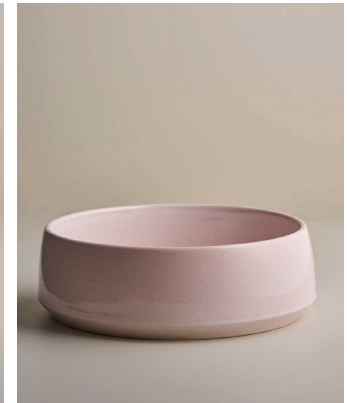

**ROBERT  
GORDON**  
INTERIORS

**KILN 360 ROUND BASIN**

Specification Sheet

Compact and round, Kiln 360 is a perfect size for the smaller bathroom, or to be used in a set of two in a double basin vanity. Designed and handmade in Australia.

36070 COAST

36091 STORM

36006 RIVERGUM

3600G OLIVE

36008 POPPYSEED

36027 SHALE

36002 WHITE OCHRE

36003 ROSE QUARTZ  
**(ONLINE EXCLUSIVE)**