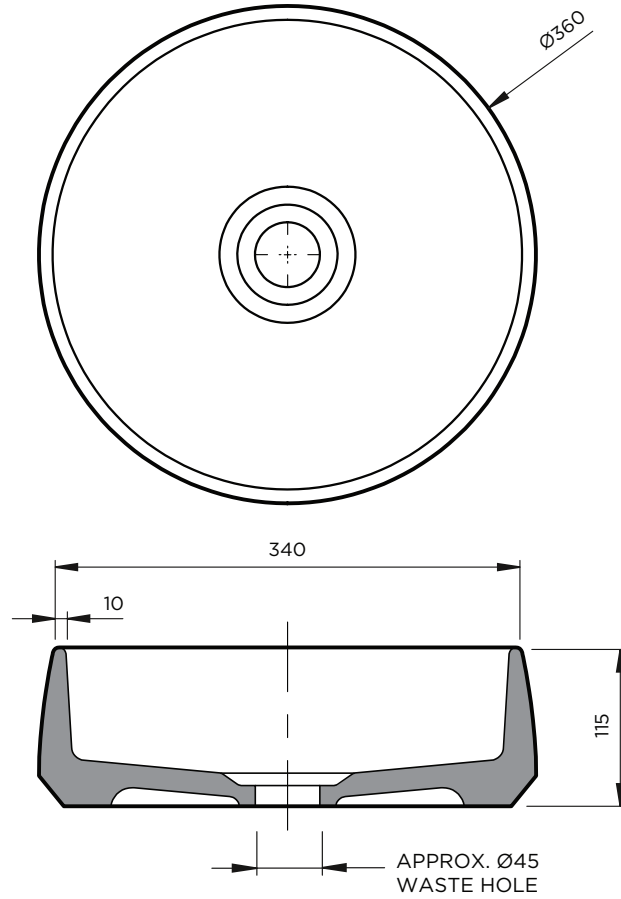

**ROBERT  
GORDON**  
INTERIORS

**KILN 360 ROUND BASIN**

Specification Sheet

Compact and round, Kiln 360 is a perfect size for the smaller bathroom, or to be used in a set of two in a double basin vanity. Designed and handmade in Australia.

**ROBERT  
GORDON**  
INTERIORS

NOT TO SCALE

All Dimensions in MM

PRODUCT	TITLE	CAPACITY	DIMENSIONS	PLUG & WASTE	OVERFLOW	MATERIAL
360	Kiln 360 Basin	6.5 Litres	(D) 360mm (W) 340mm (H) 115mm Waste Hole Approx. 45mm	Intended for 32mm connection	N/A	High-fired, fully vitrified stoneware