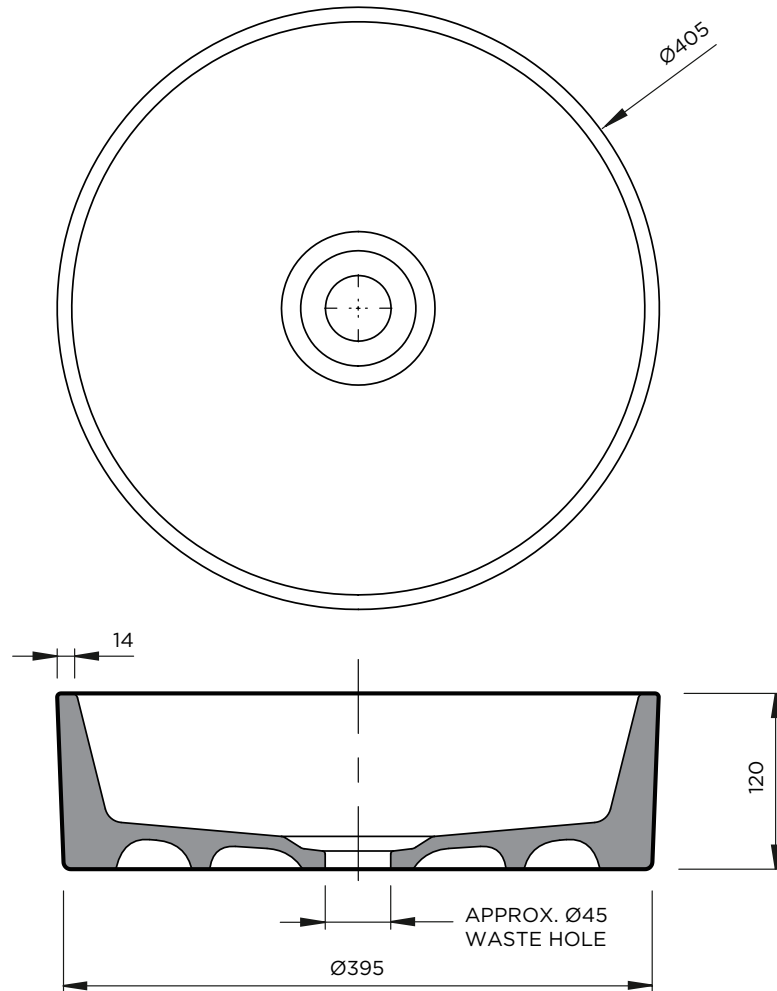

**ROBERT  
GORDON**  
INTERIORS

**CLAY 400 ROUND BASIN**

Specification Sheet

Straight sided with a contemporary profile. Clay 400 is a show stopping piece, perfect for a modern vanity. Designed and handmade in Australia.

**ROBERT  
GORDON**  
INTERIORS

NOT TO SCALE

All Dimensions in MM

PRODUCT	TITLE	CAPACITY	DIMENSIONS	PLUG & WASTE	OVERFLOW	MATERIAL
400	Clay 400 Basin	9 Litres	(D) 405mm (H) 120mm Waste Hole Approx. 45mm	Intended for 32mm connection	N/A	High-fired, fully vitrified stoneware