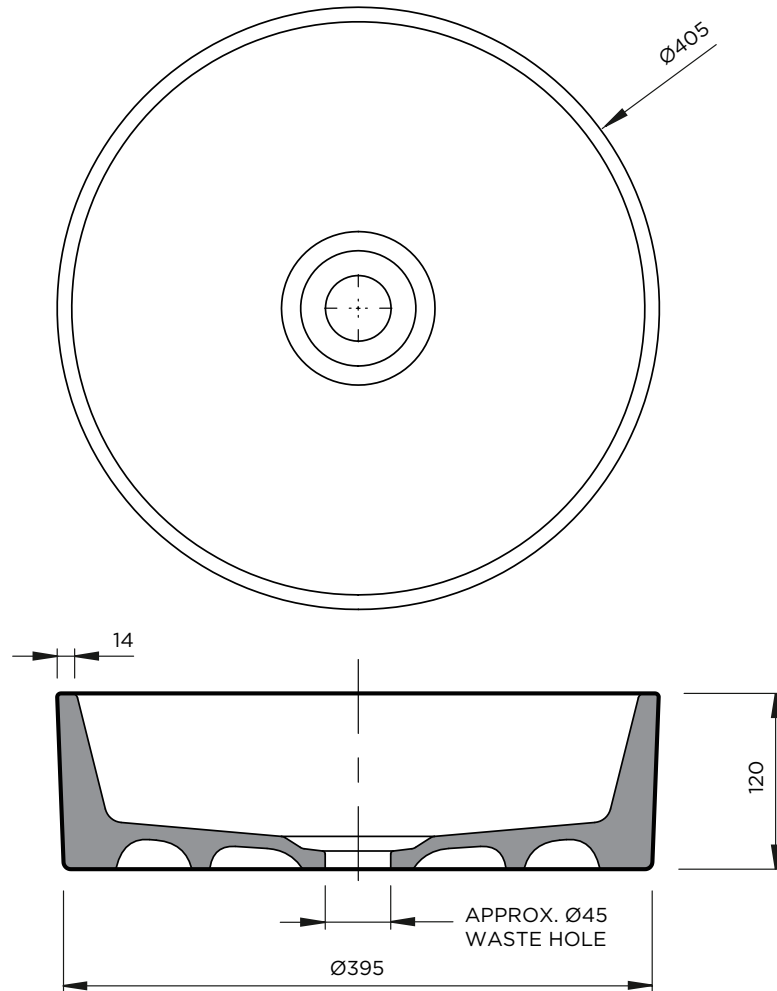

**ROBERT
GORDON**
INTERIORS

CLAY 400 ROUND BASIN

Specification Sheet

Straight sided with a contemporary profile. Clay 400 is a show stopping piece, perfect for a modern vanity. Designed and handmade in Australia.

**ROBERT
GORDON**
INTERIORS

NOT TO SCALE

All Dimensions in MM

PRODUCT	TITLE	CAPACITY	DIMENSIONS	PLUG & WASTE	OVERFLOW	MATERIAL
400	Clay 400 Basin	9 Litres	(D) 405mm (H) 120mm Waste Hole Approx. 45mm	Intended for 32mm connection	N/A	High-fired, fully vitrified stoneware