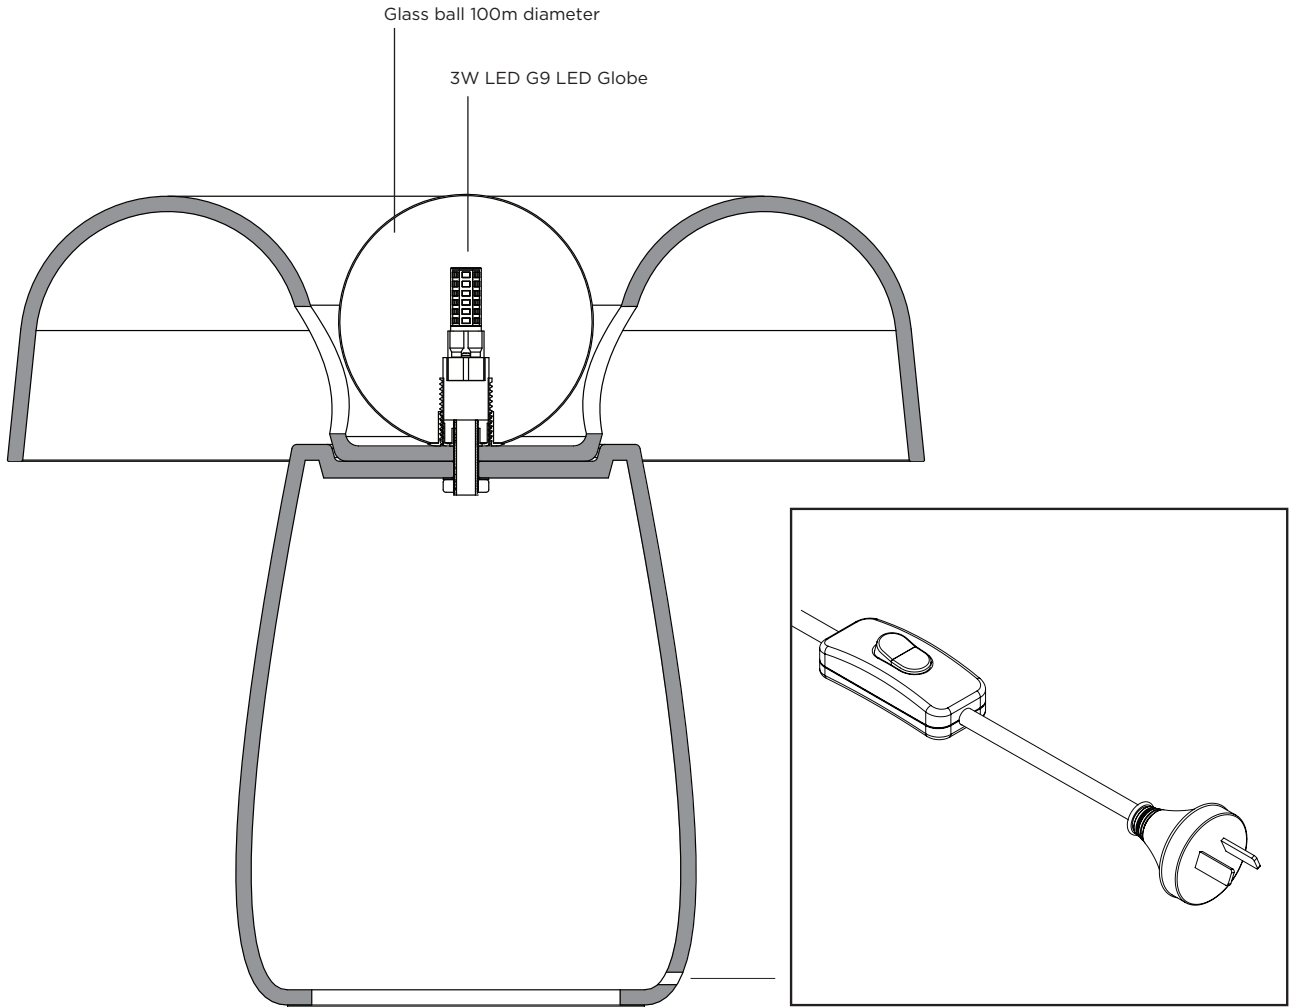

**ROBERT  
GORDON**  

---

**INTERIORS**

**NEST TABLE LAMP**

Specification Sheet

The Nest Lamp is designed to provide a warm, atmospheric glow - from the light cast beneath and above its shade and the incredible illumination and transformation of the hand glazed finish.

**ROBERT  
GORDON**  
INTERIORS

1.5M White braided lead with inline switch  
Plug Type I (for Australian & New Zealand standards)

PRODUCT	TITLE	HARDWARE	DIMENSIONS	GLOBE RATING
2241	NEST LAMP	CERAMIC BASE LAMP HOLDER CERAMIC SHADE GLOBE 100MM GLASS BALL 1.5M WHITE BRAIDED LEAD WITH INLINE SWITCH PLUG TYPE I (AS/NZS 3112)	380 x 320mm	Voltage: 230 / 240V AC 50hz Globe: 3W LED G9 LED (included)