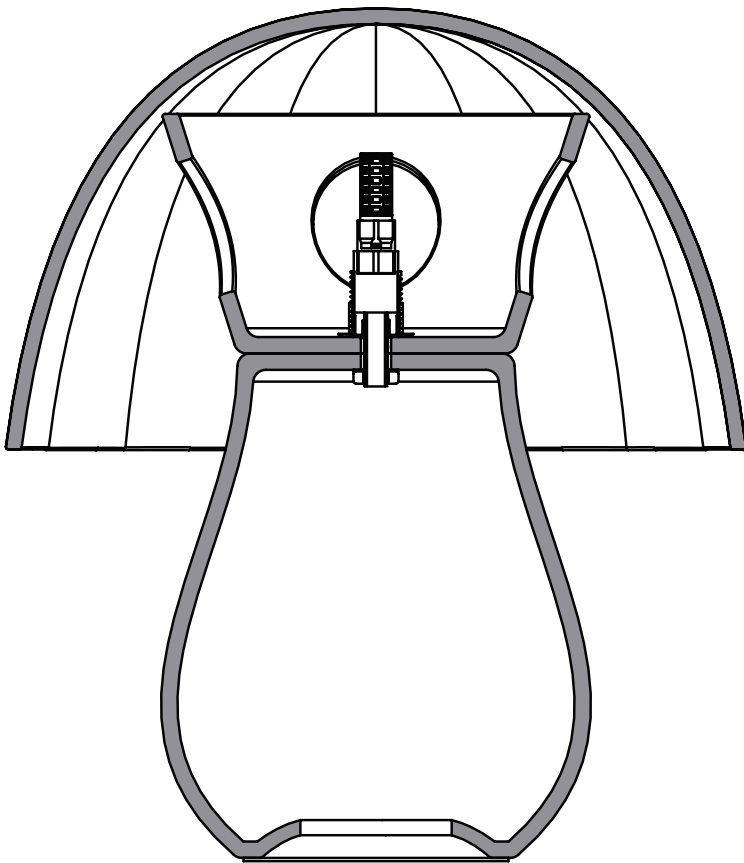

**ROBERT
GORDON**
INTERIORS

PERIWINKLE TABLE LAMP

Specification Sheet

The Periwinkle lamp is an exercise in clay formation, function and materiality. Capturing light beneath a draped shade and directing it softly downwards.

**ROBERT
GORDON**
INTERIORS

1.5M White braided lead with inline switch
Plug Type I (for Australian & New Zealand standards)

PRODUCT	TITLE	HARDWARE	DIMENSIONS	GLOBE RATING
2241	NEST LAMP	CERAMIC BASE LAMP HOLDER CERAMIC SHADE GLOBE GLASS BALL 1.5MM WHITE BRAIDED LEAD WITH INLINE SWITCH PLUG TYPE I	380 x 320mm	Voltage: 230 / 240V AC 50hz Globe: 3W LED G9 LED (included)