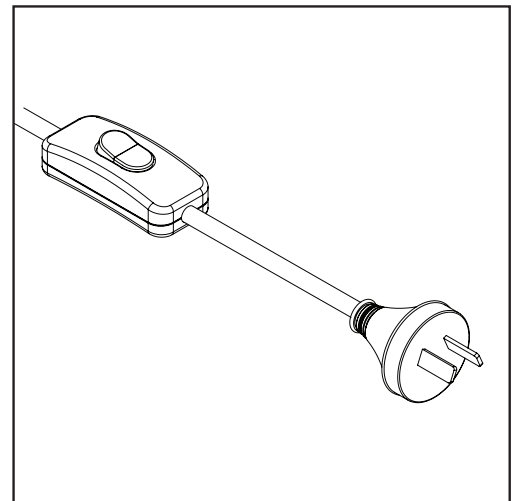

**ROBERT
GORDON**
INTERIORS

PERIWINKLE TABLE LAMP

Specification Sheet

The Periwinkle lamp is an exercise in clay formation, function and materiality. Capturing light beneath a draped shade and directing it softly downwards.

**ROBERT
GORDON**
INTERIORS

1.5M White braided lead with inline switch
Plug Type I (for Australian & New Zealand standards)

PRODUCT	TITLE	HARDWARE	DIMENSIONS	GLOBE RATING
2241	NEST LAMP	CERAMIC BASE LAMP HOLDER CERAMIC SHADE GLOBE GLASS BALL 1.5MM WHITE BRAIDED LEAD WITH INLINE SWITCH PLUG TYPE I	380 x 320mm	Voltage: 230 / 240V AC 50hz Globe: 3W LED G9 LED (included)