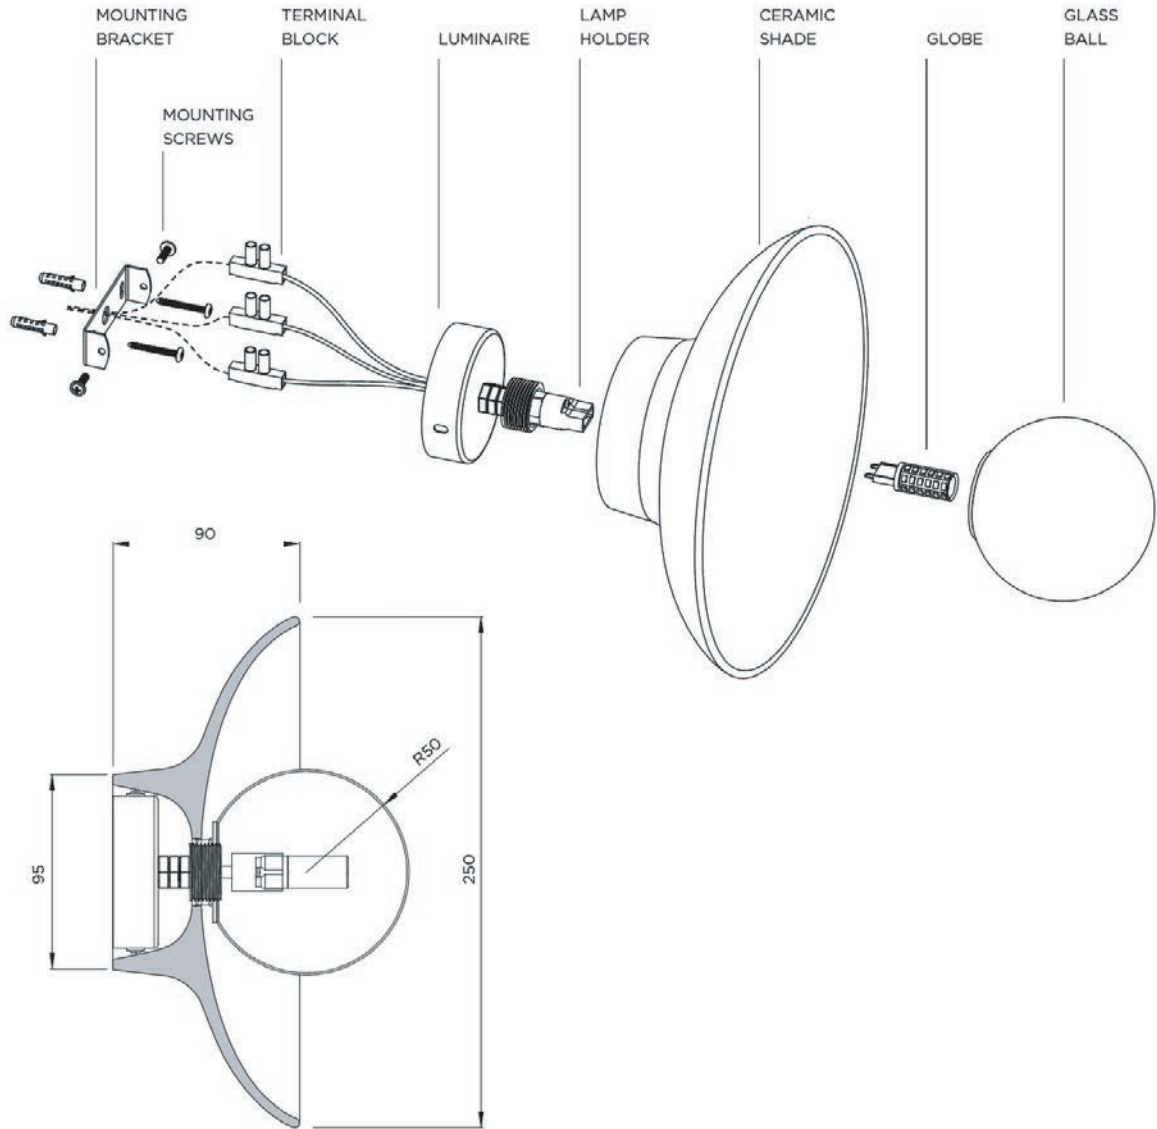

**ROBERT
GORDON**
INTERIORS

DISH WALL SCONCE

Specification Sheet

A simple dish frames a ball light to create a sweet wall sconce. Each dish is crafted by hand in our Melbourne workshop and supplied with a wall fixture and LED globe.

225506 RIVERGUM

22550G OLIVE

225503 ROSE QUARTZ
(ONLINE EXCLUSIVE)

22550S SPAGHETTI JUNCTION

Due to the nature of clay and our manufacturing process, variations on shade, colour, and size are a natural feature of ceramic product fired at high temperature.

BATHROOM COLLECTIVE

Phone Number: (02) 9011-5711

ROBERT GORDON

INTERIORS

PRODUCT	TITLE	HARDWARE	DIMENSIONS	GLOBE	GLOBE RATING	GLOBE COLOUR TEMP	FITTING RATING
2255	DISH WALL SCONCE	MOUNTING BRACKET LUMINAIRE MOUNTING SCREWS TERMINAL BLOCK LAMP HOLDER CERAMIC SHADE GLOBE GLASS BALL	250x90mm	G9 LED	220-240V AC, 50Hz, G9 LED 3W	3000K (NON DIMMABLE)	IP44