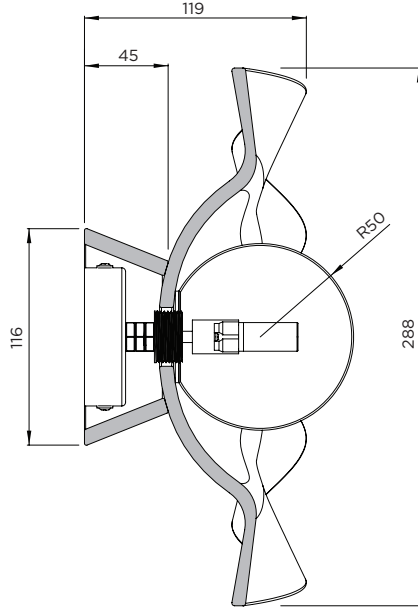

## INTERIORS

PRODUCT	TITLE	HARDWARE	DIMENSIONS	GLOBE	GLOBE RATING	GLOBE COLOUR TEMP	FITTING RATING
2254	PEARL WALL SCONCE	MOUNTING BRACKET LUMINAIRE MOUNTING SCREWS TERMINAL BLOCK LAMP HOLDER CERAMIC COLLAR CERAMIC SHADE GLOBE GLASS BALL	288x119MM	G9 LED	220-240V AC, 50Hz, G9 LED 3W	3000K (NON DIMMABLE)	IP44