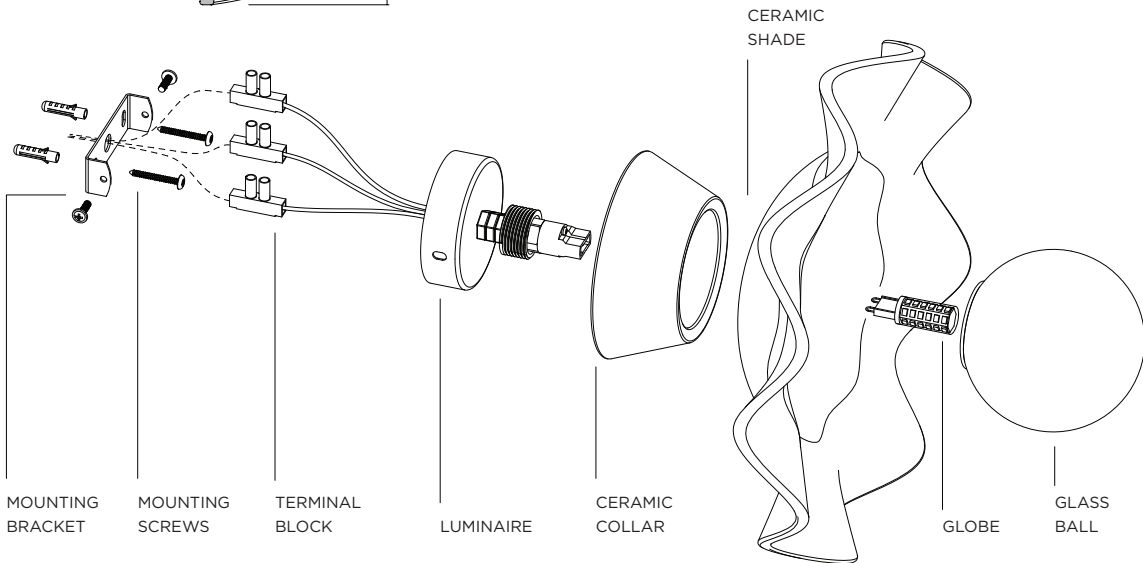

## INTERIORS

PRODUCT	TITLE	HARDWARE	DIMENSIONS	GLOBE	GLOBE RATING	GLOBE COLOUR TEMP	FITTING RATING
2254	PEARL WALL SCONCE	MOUNTING BRACKET LUMINAIRE MOUNTING SCREWS TERMINAL BLOCK LAMP HOLDER CERAMIC COLLAR CERAMIC SHADE GLOBE GLASS BALL	288x119MM	G9 LED	220-240V AC, 50Hz, G9 LED 3W	3000K (NON DIMMABLE)	IP44