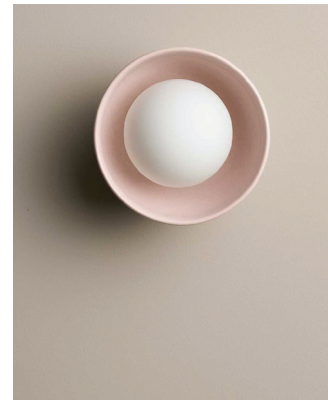

225703 ROSE QUARTZ
(ONLINE EXCLUSIVE)

BATHROOM COLLECTIVE

Phone Number: (02) 9011-5711

Due to the nature of clay and our manufacturing process, variations on shade, colour, and size are a natural feature of ceramic product fired at high temperature.