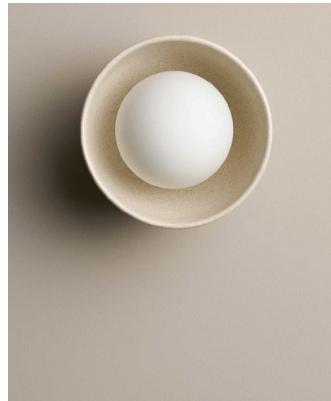

**ROBERT
GORDON**
INTERIORS

BOWL WALL SCONCE

Specification Sheet

Sweet and compact, our bowl sconce is ideal for intimate spaces. Each dish is crafted by hand in our Melbourne workshop and supplied with a wall fixture and LED globe.

225770 COAST

225791 STORM

225719 SALT BUSH

225725 STONE

225702 WHITE OCHRE

225708 POPPYSEED

225727 SHALE

225761 BONE