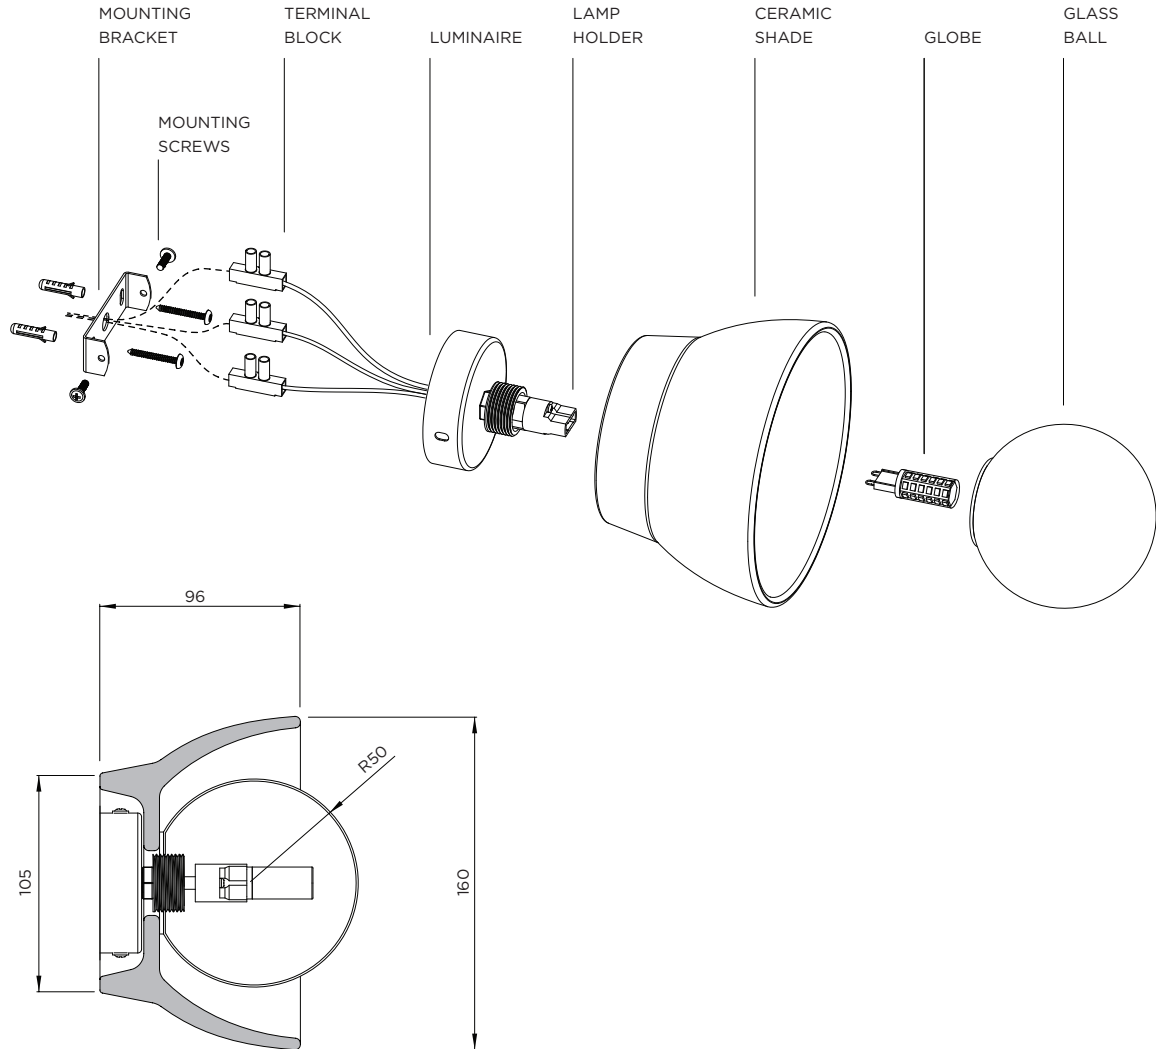

**ROBERT
GORDON**
INTERIORS

BOWL WALL SCONCE

Specification Sheet

Sweet and compact, our bowl sconce is ideal for intimate spaces. Each dish is crafted by hand in our Melbourne workshop and supplied with a wall fixture and LED globe.

ROBERT GORDON

INTERIORS

PRODUCT	TITLE	HARDWARE	DIMENSIONS	GLOBE	GLOBE RATING	GLOBE COLOUR TEMP	FITTING RATING
2257	SMALL BOWL SCONCE	MOUNTING BRACKET LUMINAIRE MOUNTING SCREWS TERMINAL BLOCK LAMP HOLDER CERAMIC SHADE GLOBE GLASS BALL	160x96MM	G9 LED	220-240V AC, 50Hz, G9 LED 3W	3000K (NON DIMMABLE)	IP44