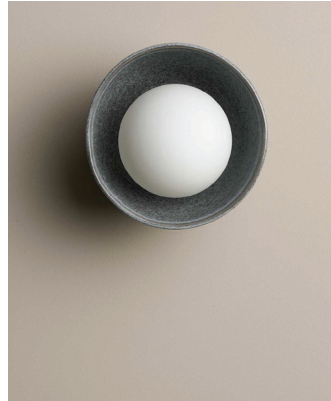

**ROBERT
GORDON**
INTERIORS

BOWL WALL SCONCE

Specification Sheet

Sweet and compact, our bowl sconce is ideal for intimate spaces. Each dish is crafted by hand in our Melbourne workshop and supplied with a wall fixture and LED globe.

225770 COAST

225791 STORM

225719 SALT BUSH

225725 STONE

225702 WHITE OCHRE

225708 POPPYSEED

225727 SHALE

225761 BONE