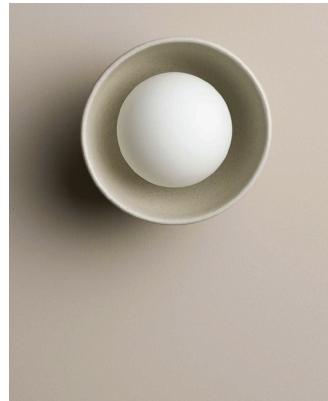

**ROBERT
GORDON**
INTERIORS

BOWL WALL SCONCE

Specification Sheet

Sweet and compact, our bowl sconce is ideal for intimate spaces. Each dish is crafted by hand in our Melbourne workshop and supplied with a wall fixture and LED globe.

225770 COAST

225791 STORM

225719 SALT BUSH

225725 STONE

225702 WHITE OCHRE

225708 POPPYSEED

225727 SHALE

225761 BONE