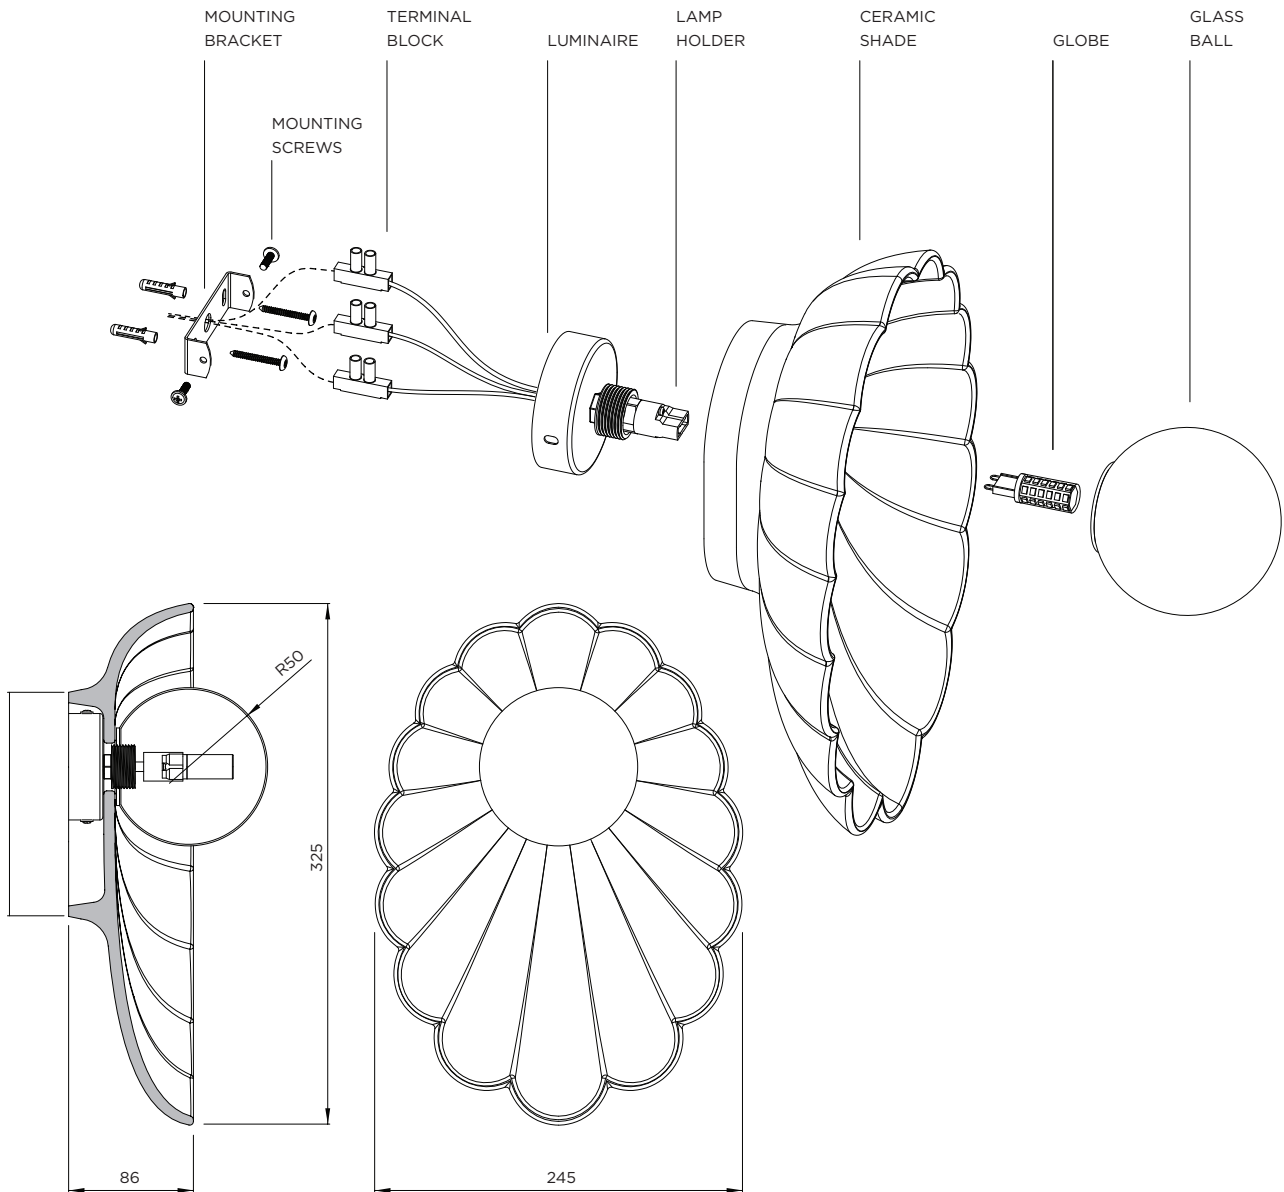

**ROBERT
GORDON**

INTERIORS

OYSTER WALL SCONCE

Specification Sheet

Carved and curious. Elegant and simple. Each piece is crafted by hand in our Melbourne workshop and supplied with a wall fixture and LED globe.

225606 RIVERGUM

22560G OLIVE

225603 ROSE QUARTZ
(ONLINE EXCLUSIVE)

BATHROOM COLLECTIVE

Phone Number: (02) 9011-5711

Due to the nature of clay and our manufacturing process, variations on shade, colour, and size are a natural feature of ceramic product fired at high temperature.

ROBERT GORDON

INTERIORS

PRODUCT	TITLE	HARDWARE	DIMENSIONS	GLOBE	GLOBE RATING	GLOBE COLOUR TEMP	FITTING RATING
2256	OYSTER WALL SCONCE	MOUNTING BRACKET LUMINAIRE MOUNTING SCREWS TERMINAL BLOCK LAMP HOLDER CERAMIC SHADE GLOBE GLASS BALL	(W) 245MM (H) 325MM	G9 LED	220-240V AC, 50Hz, G9 LED 3W	3000K (NON DIMMABLE)	IP44