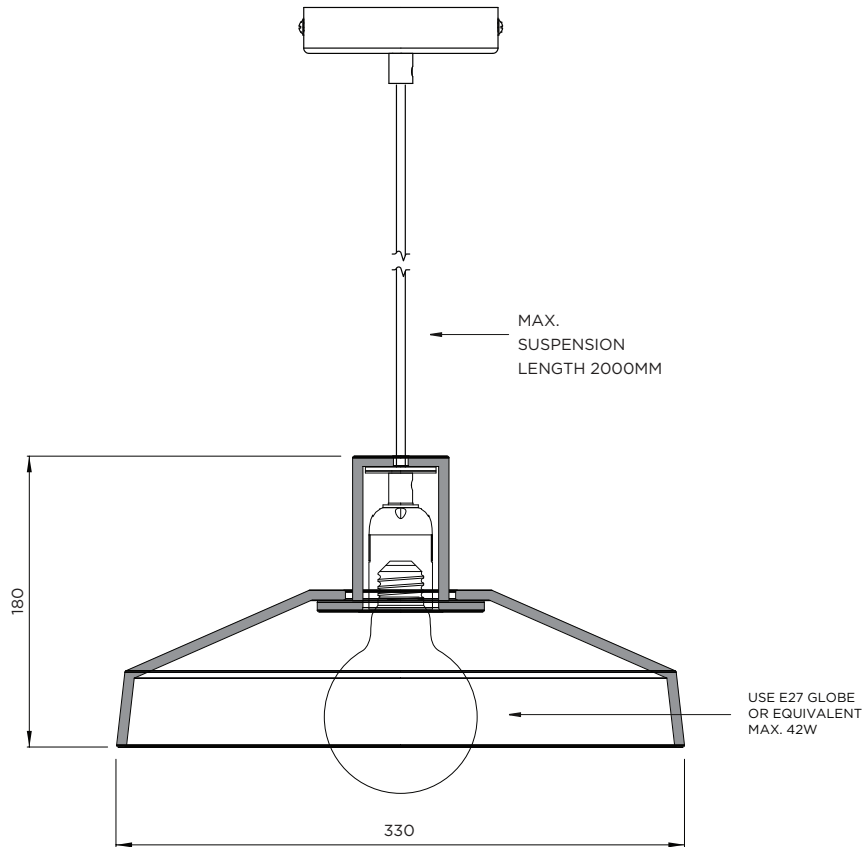

**ROBERT
GORDON**

INTERIORS

TAPA PENDANT

Specification Sheet

Our Tapa pendant is distinctively cast in two forms - a unique hat structure for support and the shade. This pendant is a nod to the sophisticated industrial lighting we all admire from history.

**ROBERT
GORDON**
INTERIORS

NOT TO SCALE

| PRODUCT | TITLE | HARDWARE | DIMENSIONS | GLOBE RATING |
|---------|-----------------|----------------------------------------------------------------------------------------------------------------------------------------|----------------------------------------------|------------------------------------------------------------------------------------------|
| 2258 | TAPA PENDANT | MOUNTING BRACKET CEILING CANOPY TERMINAL BLOCK MOUNTING SCREWS WASHER RINGS CERAMIC HAT CERAMIC SHADE LAMP HOLDER | 330 X 180MM Suspension: 2000mm max | Voltage: 230-240v AC 50Hz Globe E27 42W MAX GLS OR EQUIVALENT CFL OR LED |