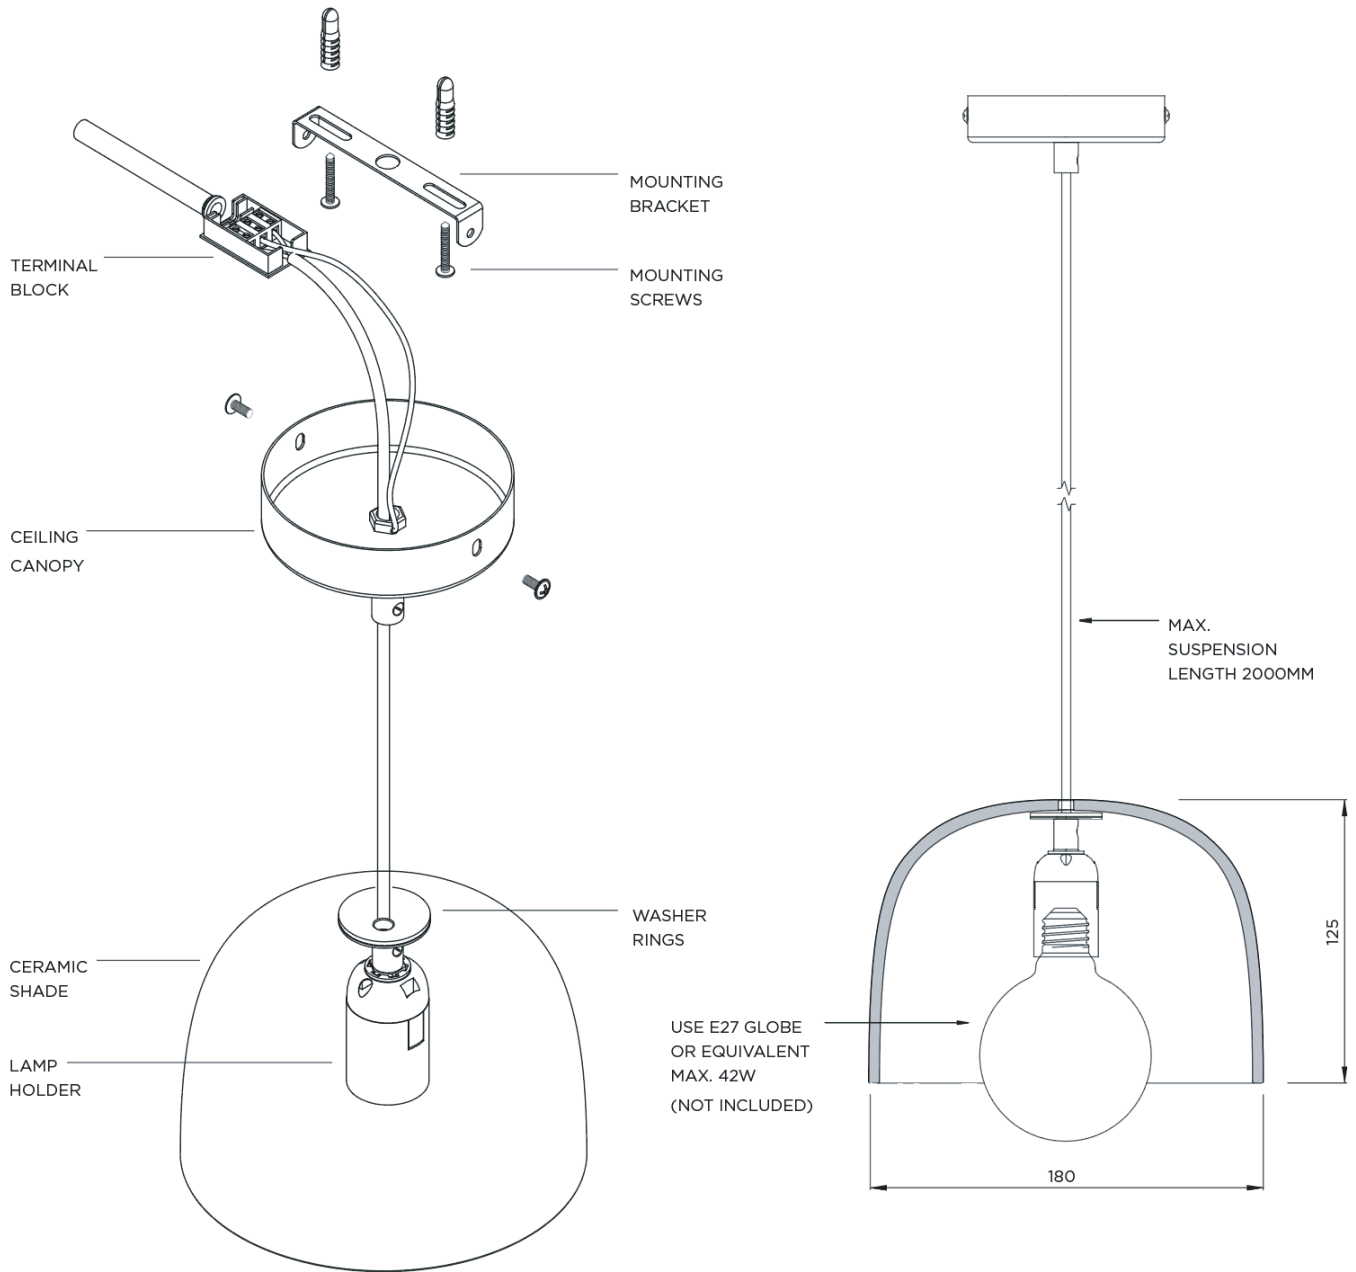

**ROBERT
GORDON**
INTERIORS

SMALL CAST BELL PENDANT

Specification Sheet

A traditional dome shape, the bell pendant comes in two sizes

225070 COAST

225091 STORM

225019 SALTBUSH

225025 STONE

ROBERT GORDON

INTERIORS

PRODUCT	TITLE	HARDWARE	DIMENSIONS	RECOMMENDED GLOBE TYPE	SUSPENSION LENGTH	FITTING RATING
2250	CAST SMALL BELL	MOUNTING BRACKET CEILING CANOPY MOUNTING SCREWS TERMINAL BLOCK LAMP HOLDER WASHER RINGS CERAMIC SHADE	180x125mm	E27 42W Max GLS CFL / LED equivalent	MAX. 2000MM	IP20