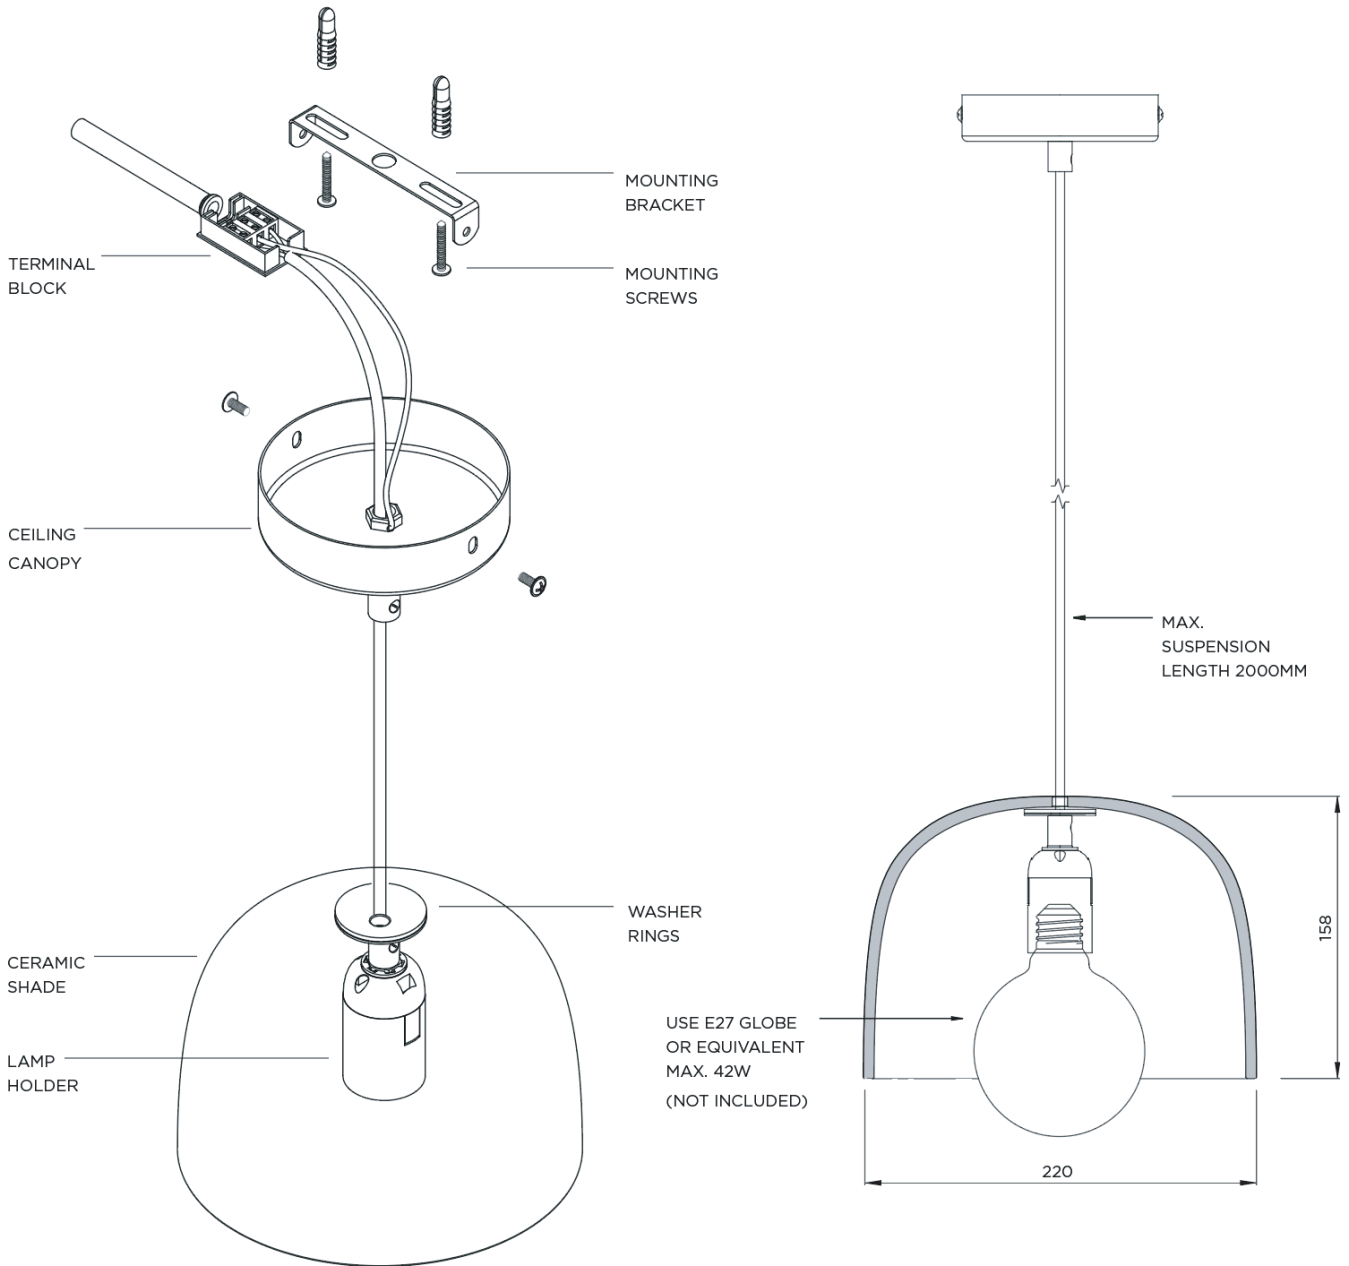

**ROBERT
GORDON**
INTERIORS

LARGE CAST BELL PENDANT

Specification Sheet

A traditional dome shape, the bell pendant comes in two sizes

225170 COAST

225191 STORM

225119 SALTBUSH

225125 STONE

ROBERT GORDON

INTERIORS

PRODUCT	TITLE	HARDWARE	DIMENSIONS	RECOMMENDED GLOBE TYPE	SUSPENSION LENGTH	FITTING RATING
2251	CAST LARGE BELL	MOUNTING BRACKET CEILING CANOPY MOUNTING SCREWS TERMINAL BLOCK LAMP HOLDER WASHER RINGS CERAMIC SHADE	220x158mm	E27 42W Max GLS CFL / LED equivalent	MAX. 2000MM	IP20