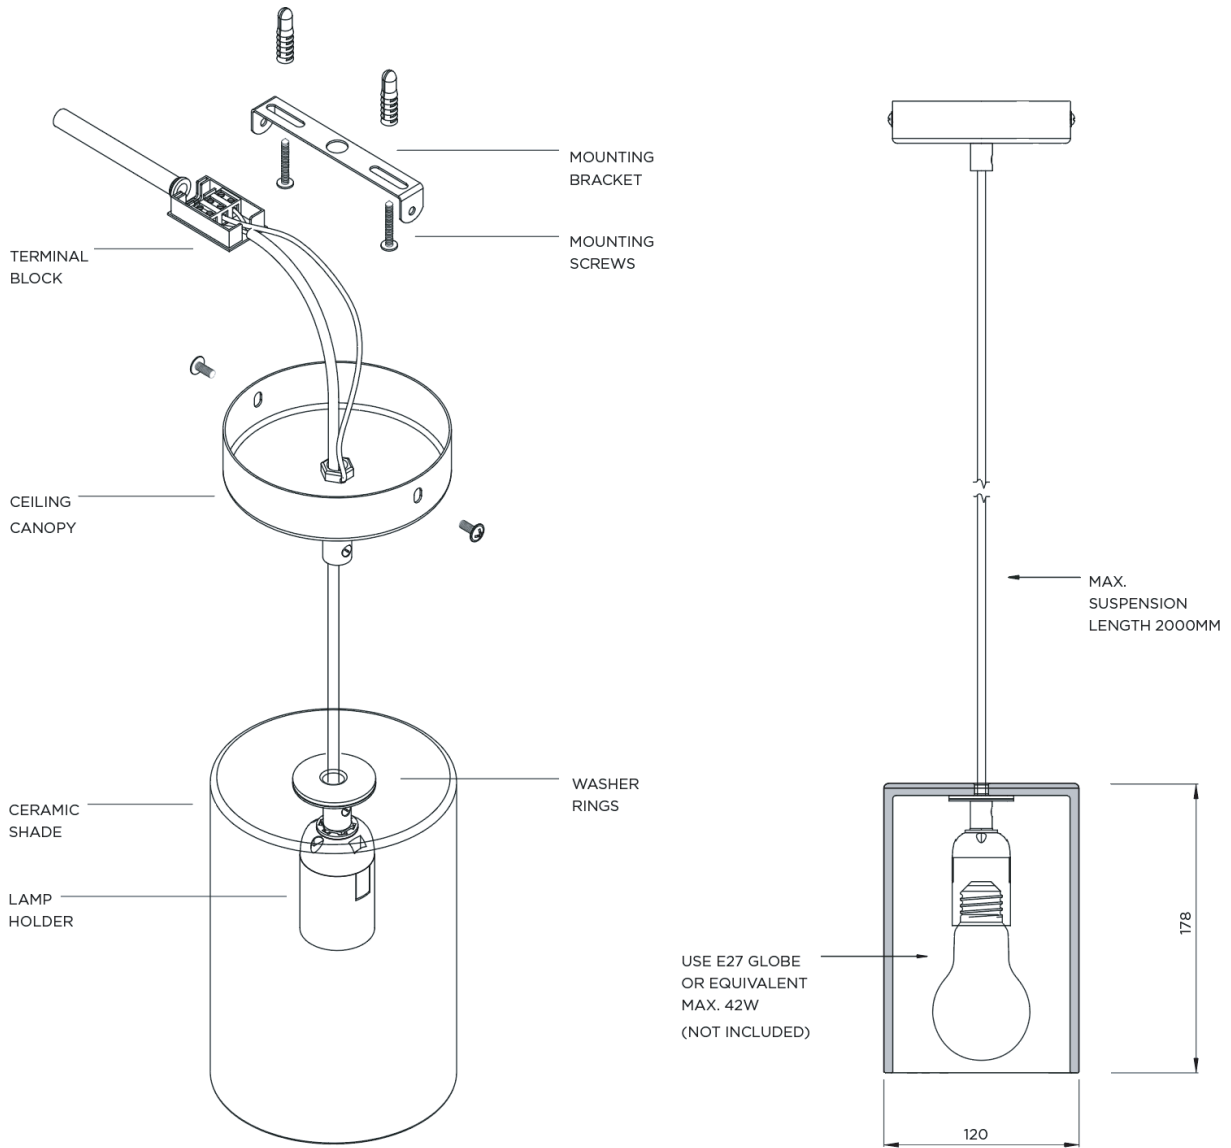

**ROBERT
GORDON**
INTERIORS

SMALL CAST CYLINDER PENDANT

Specification Sheet

Structural and contemporary. A tall profile shows off the reactive glazes.

225270 COAST

225291 STORM

225219 SALTBUSH

225225 STONE

INTERIORS

PRODUCT	TITLE	HARDWARE	DIMENSIONS	RECOMMENDED GLOBE TYPE	SUSPENSION LENGTH	FITTING RATING
2252	CAST SMALL CYLINDER	MOUNTING BRACKET CEILING CANOPY MOUNTING SCREWS TERMINAL BLOCK LAMP HOLDER WASHER RINGS CERAMIC SHADE	95x140mm	E27 42W Max GLS CFL / LED equivalent	MAX. 2000MM	IP20