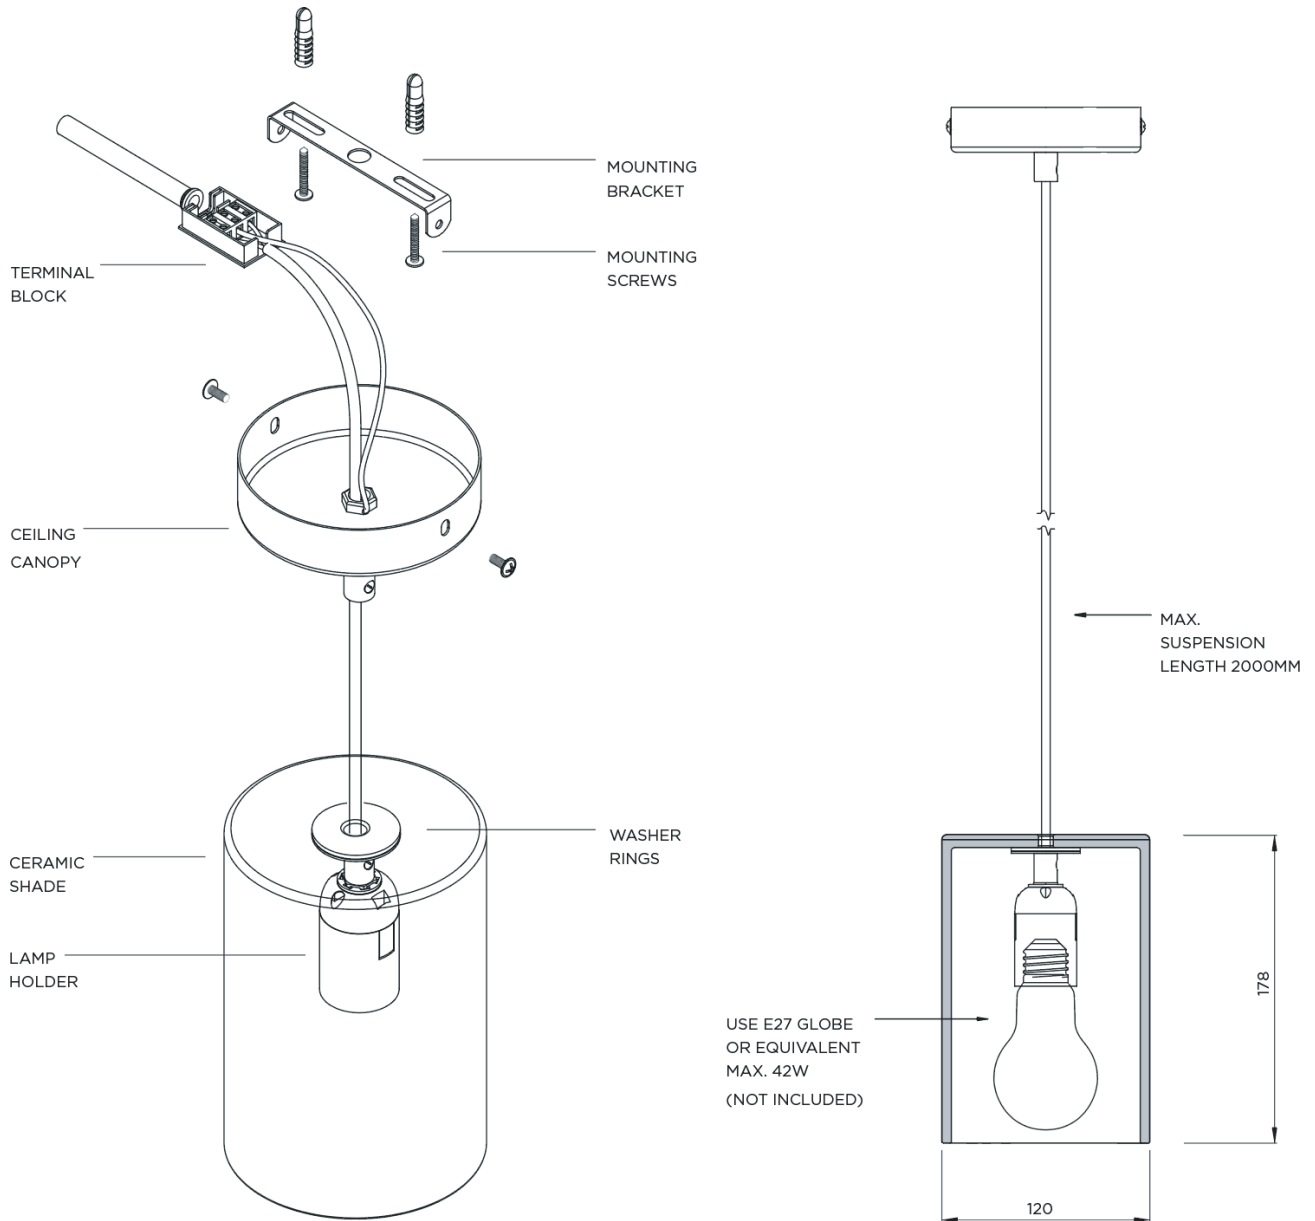

**ROBERT
GORDON**
INTERIORS

LARGE CAST CYLINDER PENDANT

Specification Sheet

Structural and contemporary. A tall profile shows off the reactive glazes.

225370 COAST

225391 STORM

225319 SALTBUSH

225325 STONE

INTERIORS

PRODUCT	TITLE	HARDWARE	DIMENSIONS	RECOMMENDED GLOBE TYPE	SUSPENSION LENGTH	FITTING RATING
2253	CAST LARGE CYLINDER	MOUNTING BRACKET CEILING CANOPY MOUNTING SCREWS TERMINAL BLOCK LAMP HOLDER WASHER RINGS CERAMIC SHADE	120x178mm	E27 42W Max GLS CFL / LED equivalent	MAX. 2000MM	IP20