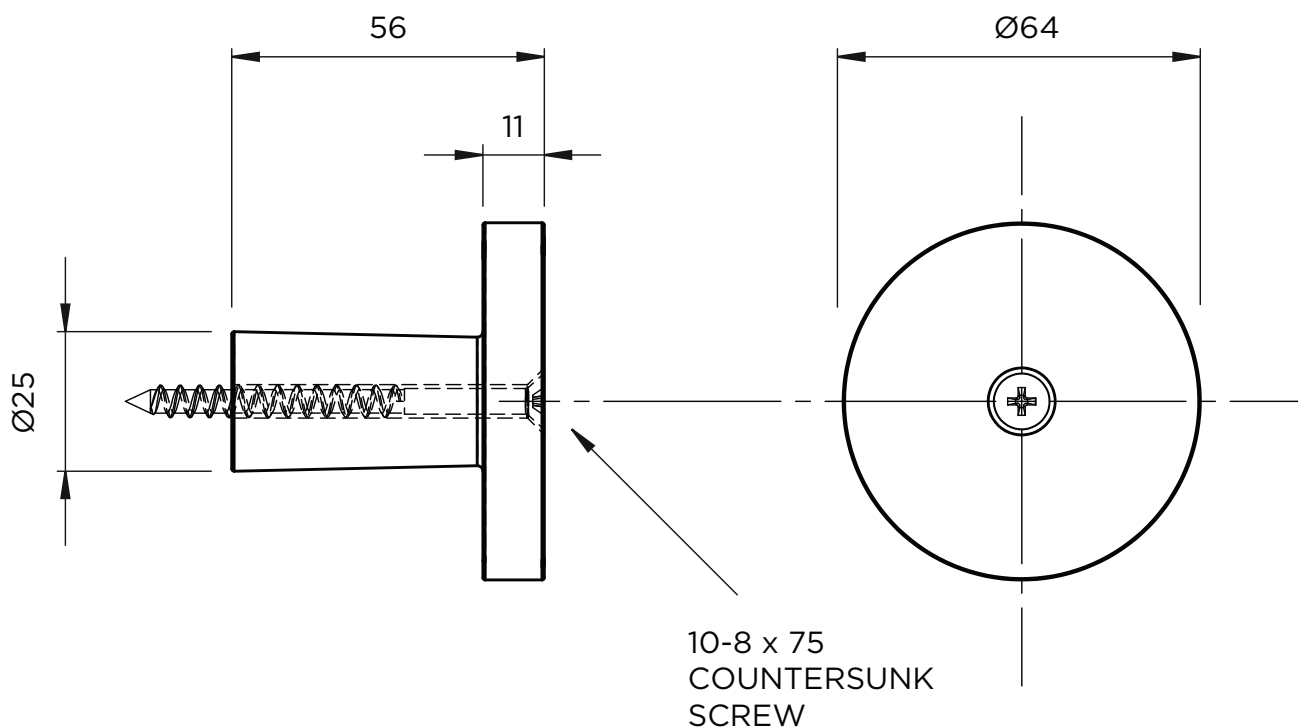

Wall Mounted Hook

Sml 3300 | 64mm

Lge 3301 | 97mm

Fixing: Includes black head 10-8 x 75mm countersunk screw, phillips head fastening

Will fit 10-8 screw minimum 75mm length

NOT TO SCALE

ALL DIMENSIONS IN MM