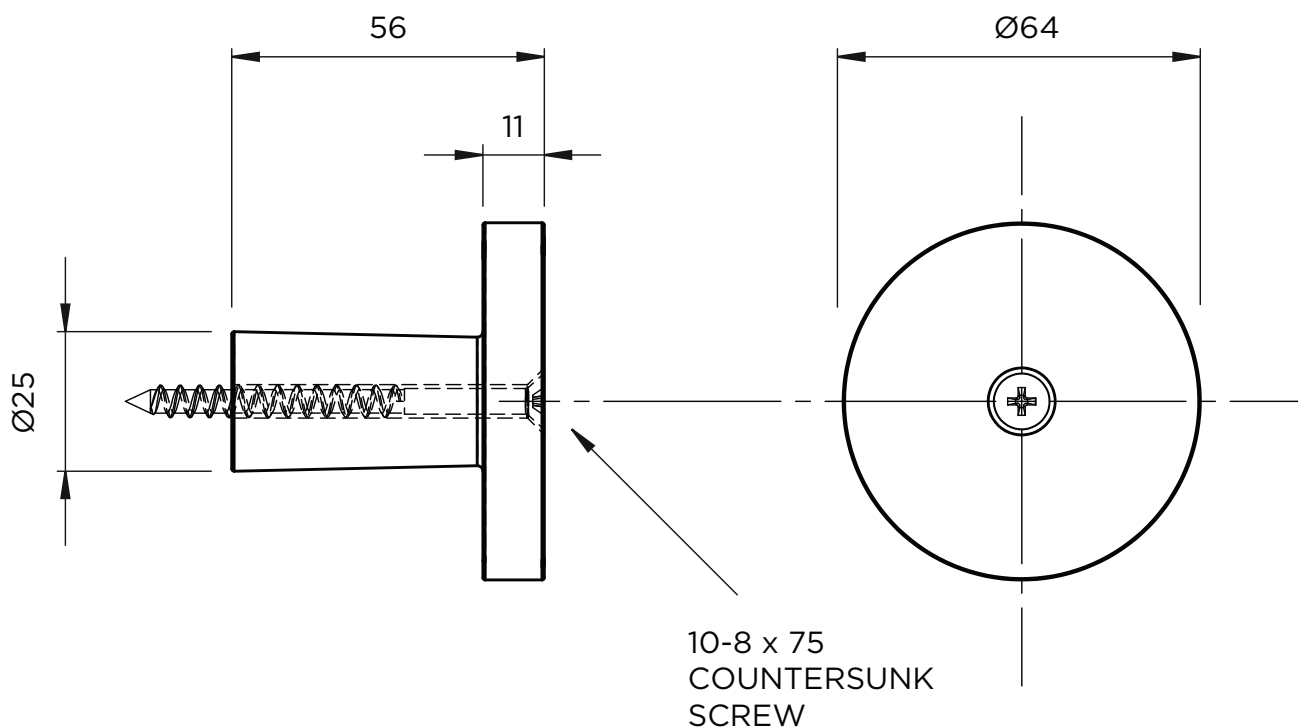

Fixing: Includes black head 10-8 x 75mm countersunk screw, phillips head fastening

Will fit 10-8 screw minimum 75mm length

NOT TO SCALE

ALL DIMENSIONS IN MM

Due to the nature of clay and our manufacturing processes, size and glaze variations may occur. Variations on shade, colour and size are a natural feature of ceramic product fired at high temperature.