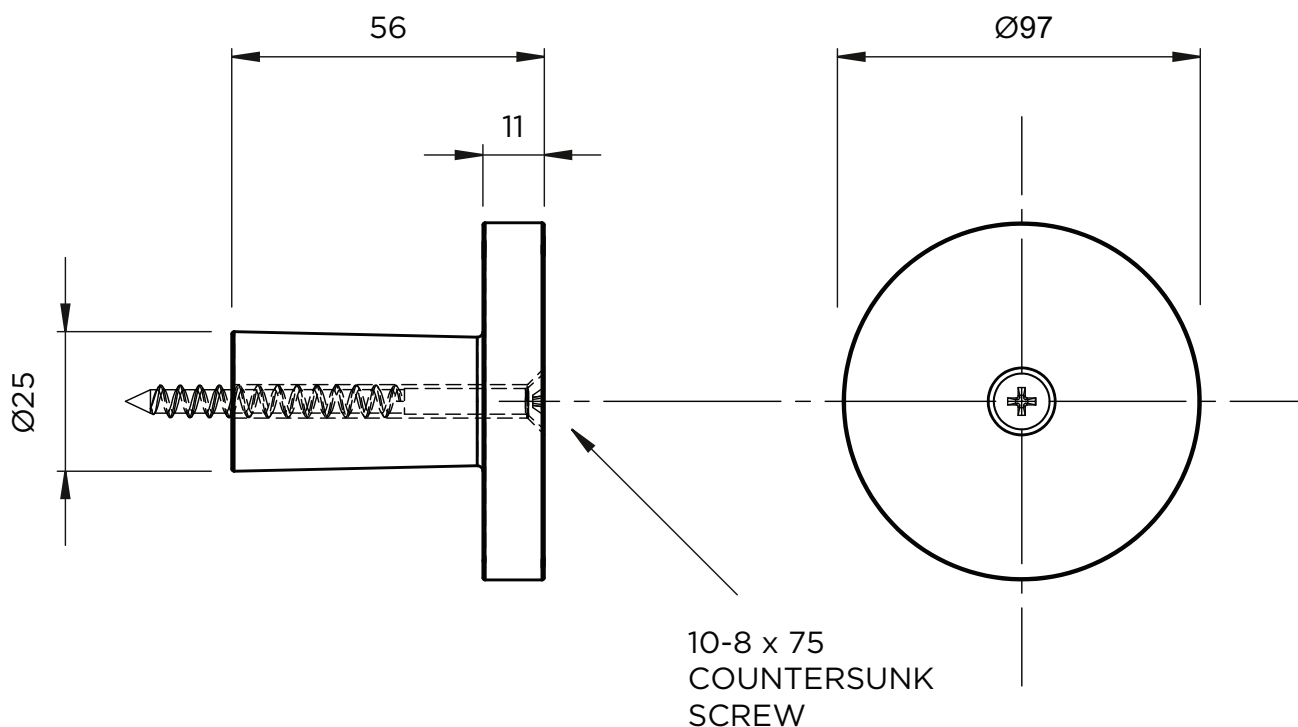

Wall Mounted Hook

Sml 3300 | 64mm

Lge 3301 | 97mm

Fixing: Includes black head 10-8 x 75mm countersunk screw, phillips head fastening

Will fit 10-8 screw minimum 75mm length

NOT TO SCALE

ALL DIMENSIONS IN MM