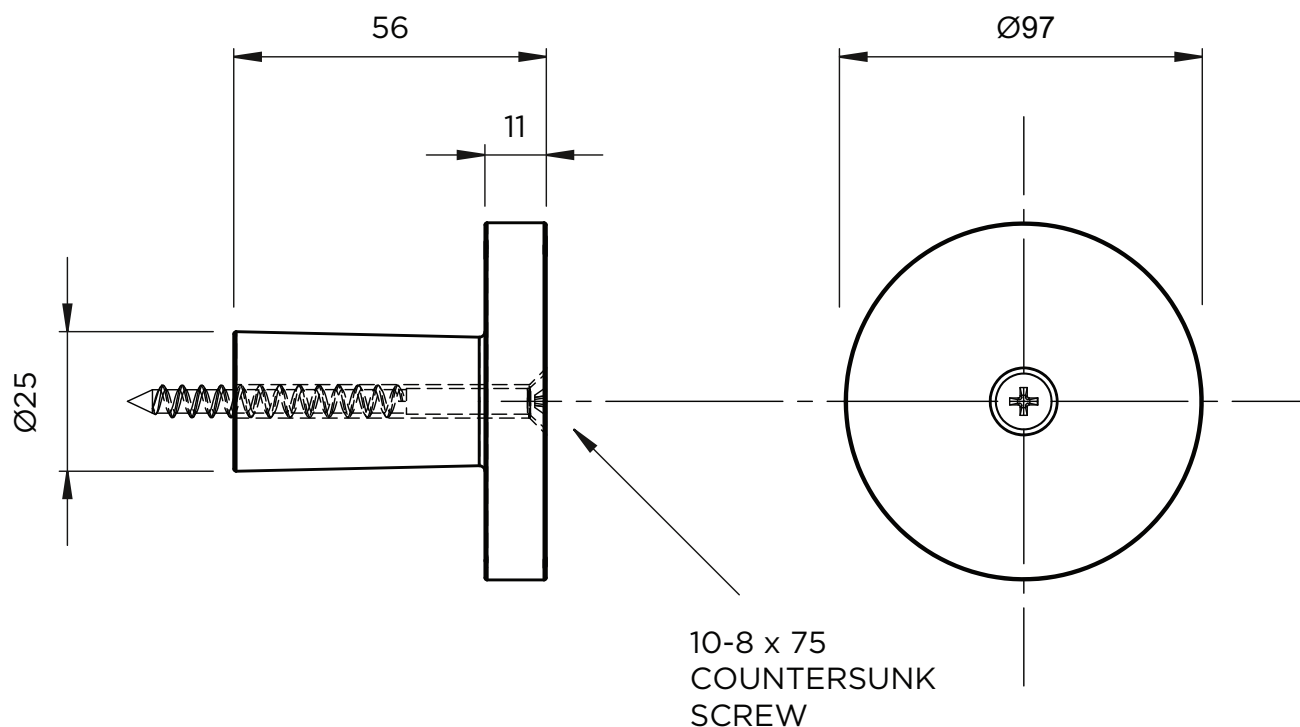

Wall Mounted Hook

Sml 3300 | 64mm

Lge 3301 | 97mm

Fixing: Includes black head 10-8 x 75mm countersunk screw, phillips head fastening

Will fit 10-8 screw minimum 75mm length

NOT TO SCALE

ALL DIMENSIONS IN MM