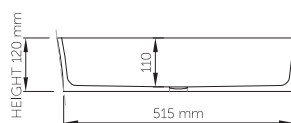

thin-edge

Size (l) x (w) x (h): 545mm x 350mm x 120mm
 Top to waste: 110mm
 Overflow: No overflow
 Material: DADOquartz®
 Finish: Matte / Satin
 Mounting: Counter-top / Under-mount

Base dimensions: 515mm x 330mm
 Edge width: 10mm
 Waste diameter: 40mm - fits Bespoke plug
 Weight: 10kg

Shipping information

Packing dimensions: 580mm x 380mm x 150mm
 Shipping mass: 12kg