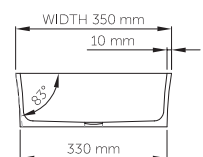

thin-edge

Size (l) x (w) x (h): 545mm x 350mm x 120mm
 Top to waste: 110mm
 Overflow: No overflow
 Material: DADOquartz®
 Finish: Matte / Satin
 Mounting: Counter-top / Under-mount

Base dimensions: 515mm x 330mm
 Edge width: 10mm
 Waste diameter: 40mm - fits Bespoke plug
 Weight: 10kg

Shipping information

Packing dimensions: 580mm x 380mm x 150mm
 Shipping mass: 12kg