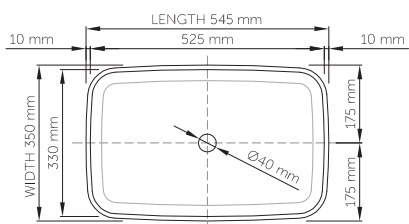

thin-edge

Size (l) x (w) x (h): 545mm x 350mm x 120mm
 Top to waste: 110mm
 Overflow: No overflow
 Material: DADOquartz®
 Finish: Matte / Satin
 Mounting: Counter-top / Under-mount

Base dimensions: 515mm x 330mm
 Edge width: 10mm
 Waste diameter: 40mm - fits Bespoke plug
 Weight: 10kg

Shipping information

Packing dimensions: 580mm x 380mm x 150mm
 Shipping mass: 12kg