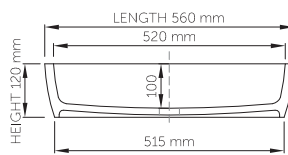

thin-edge

Size (l) x (w) x (h): 560mm x 365mm x 120mm
 Top to waste: 100mm
 Overflow: No overflow
 Material: DADOquartz®
 Finish: Matte / Satin
 Mounting: Counter-top / Under-mount

Base dimensions: 515mm x 250mm
 Edge width: 10mm
 Waste diameter: 40mm - fits Bespoke plug
 Weight: 6.5kg

Shipping information

Packing dimensions: 580mm x 340mm x 130mm
 Shipping mass: 8.5kg