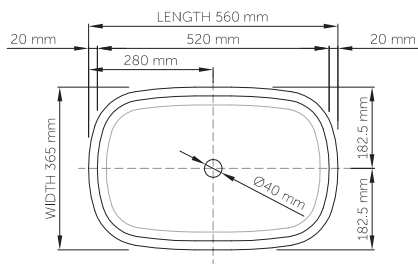

thin-edge

Size (l) x (w) x (h): 560mm x 365mm x 120mm
 Top to waste: 100mm
 Overflow: No overflow
 Material: DADOquartz®
 Finish: Matte / Satin
 Mounting: Counter-top / Under-mount

Base dimensions: 515mm x 250mm
 Edge width: 10mm
 Waste diameter: 40mm - fits Bespoke plug
 Weight: 6.5kg

Shipping information

Packing dimensions: 580mm x 340mm x 130mm
 Shipping mass: 8.5kg