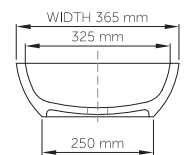

thin-edge

Size (l) x (w) x (h): 560mm x 365mm x 120mm
 Top to waste: 100mm
 Overflow: No overflow
 Material: DADOquartz®
 Finish: Matte / Satin
 Mounting: Counter-top / Under-mount

Base dimensions: 515mm x 250mm
 Edge width: 10mm
 Waste diameter: 40mm - fits Bespoke plug
 Weight: 6.5kg

Shipping information

Packing dimensions: 580mm x 340mm x 130mm
 Shipping mass: 8.5kg