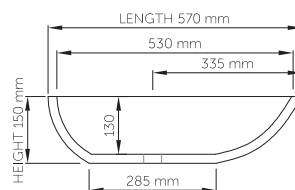

wide-edge

Size (l) x (w) x (h): 570mm x 380mm x 150mm
 Top to waste: 130mm
 Overflow: No overflow
 Material: DADOquartz®
 Finish: Matte / Satin
 Mounting: Counter-top / Under-mount

Base dimensions: 285mm x 160mm
 Edge width: 20mm
 Waste diameter: 40mm - fits Bespoke plug
 Weight: 15kg

Shipping information

Packing dimensions: 620mm x 440mm x 210mm
 Shipping mass: 17kg