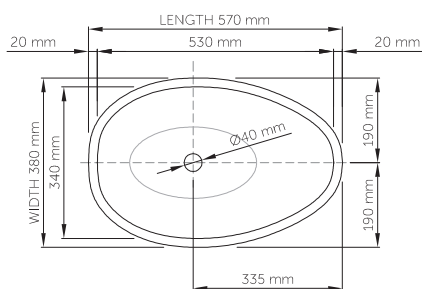

wide-edge

Size (l) x (w) x (h): 570mm x 380mm x 150mm
 Top to waste: 130mm
 Overflow: No overflow
 Material: DADOquartz®
 Finish: Matte / Satin
 Mounting: Counter-top / Under-mount

Base dimensions: 285mm x 160mm
 Edge width: 20mm
 Waste diameter: 40mm - fits Bespoke plug
 Weight: 15kg

Shipping information

Packing dimensions: 620mm x 440mm x 210mm
 Shipping mass: 17kg