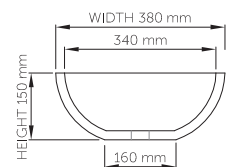

wide-edge

Size (l) x (w) x (h): 570mm x 380mm x 150mm
 Top to waste: 130mm
 Overflow: No overflow
 Material: DADOquartz®
 Finish: Matte / Satin
 Mounting: Counter-top / Under-mount

Base dimensions: 285mm x 160mm
 Edge width: 20mm
 Waste diameter: 40mm - fits Bespoke plug
 Weight: 15kg

Shipping information

Packing dimensions: 620mm x 440mm x 210mm
 Shipping mass: 17kg