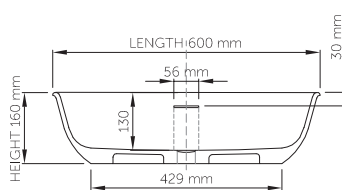

thin-edge

Size (l) x (w) x (h): 600mm x 405mm x 160mm
 Top to waste: 130mm
 Overflow: No overflow
 Material: DADOquartz®
 Finish: Matte / Satin
 Mounting: Counter-top

Base dimensions: 429mm x 303mm
 Edge width: 10mm
 Waste diameter: 40mm - fits Bespoke plug
 Weight: 9kg

Shipping information

Packing dimensions: 600mm x 430mm x 190mm
 Shipping mass: 11kg