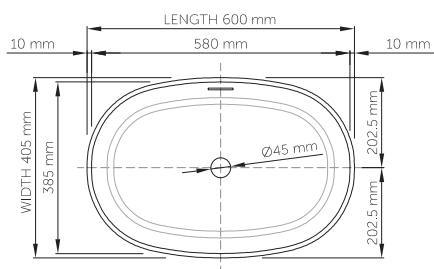

thin-edge

Size (l) x (w) x (h): 600mm x 405mm x 160mm
 Top to waste: 130mm
 Overflow: No overflow
 Material: DADOquartz®
 Finish: Matte / Satin
 Mounting: Counter-top

Base dimensions: 429mm x 303mm
 Edge width: 10mm
 Waste diameter: 40mm - fits Bespoke plug
 Weight: 9kg

Shipping information

Packing dimensions: 600mm x 430mm x 190mm
 Shipping mass: 11kg