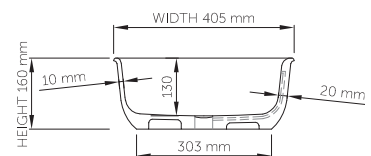

thin-edge

Size (l) x (w) x (h): 600mm x 405mm x 160mm
 Top to waste: 130mm
 Overflow: No overflow
 Material: DADOquartz®
 Finish: Matte / Satin
 Mounting: Counter-top

Base dimensions: 429mm x 303mm
 Edge width: 10mm
 Waste diameter: 40mm - fits Bespoke plug
 Weight: 9kg

Shipping information

Packing dimensions: 600mm x 430mm x 190mm
 Shipping mass: 11kg