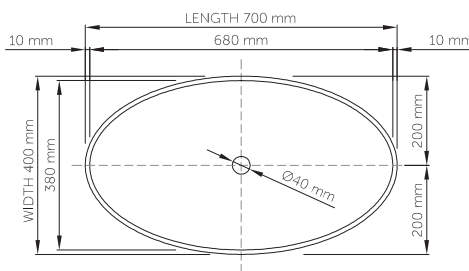

thin-edge

Size (l) x (w) x (h): 700mm x 400mm x 90mm
 Top to waste: 80mm
 Overflow: No overflow
 Material: DADOquartz®
 Finish: Matte / Satin
 Mounting: Counter-top / Under-mount

Base dimensions: 640mm x 370mm
 Edge width: 10mm
 Waste diameter: 40mm - fits Bespoke plug
 Weight: 10kg

Shipping information

Packing dimensions: 750mm x 450mm x 130mm
 Shipping mass: 12kg