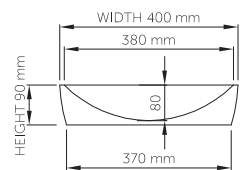

thin-edge

Size (l) x (w) x (h): 700mm x 400mm x 90mm
 Top to waste: 80mm
 Overflow: No overflow
 Material: DADOquartz®
 Finish: Matte / Satin
 Mounting: Counter-top / Under-mount

Base dimensions: 640mm x 370mm
 Edge width: 10mm
 Waste diameter: 40mm - fits Bespoke plug
 Weight: 10kg

Shipping information

Packing dimensions: 750mm x 450mm x 130mm
 Shipping mass: 12kg