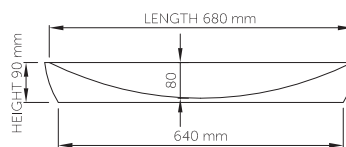

thin-edge

Size (l) x (w) x (h): 700mm x 400mm x 90mm
 Top to waste: 80mm
 Overflow: No overflow
 Material: DADOquartz®
 Finish: Matte / Satin
 Mounting: Counter-top / Under-mount

Base dimensions: 640mm x 370mm
 Edge width: 10mm
 Waste diameter: 40mm - fits Bespoke plug
 Weight: 10kg

Shipping information

Packing dimensions: 750mm x 450mm x 130mm
 Shipping mass: 12kg