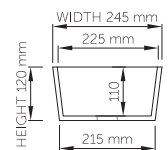

wide-edge

Size (l) x (w) x (h): 575mm x 245mm x 120mm
 Top to waste: 110mm
 Overflow: No overflow
 Material: DADOquartz®
 Finish: Matte / Satin
 Mounting: Counter-top / Under-mount

Base dimensions: 550mm x 215mm
 Edge width: 20mm
 Waste diameter: 40mm - fits Bespoke plug
 Weight: 10kg

Shipping information

Packing dimensions: 590mm x 590mm x 200mm
 Shipping mass: 12kg