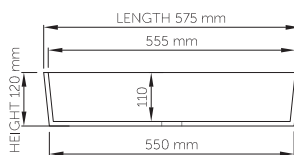

wide-edge

Size (l) x (w) x (h): 575mm x 245mm x 120mm
 Top to waste: 110mm
 Overflow: No overflow
 Material: DADOquartz®
 Finish: Matte / Satin
 Mounting: Counter-top / Under-mount

Base dimensions: 550mm x 215mm
 Edge width: 20mm
 Waste diameter: 40mm - fits Bespoke plug
 Weight: 10kg

Shipping information

Packing dimensions: 590mm x 590mm x 200mm
 Shipping mass: 12kg