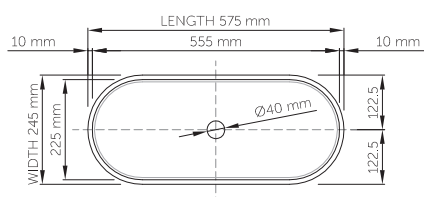

wide-edge

Size (l) x (w) x (h): 575mm x 245mm x 120mm
 Top to waste: 110mm
 Overflow: No overflow
 Material: DADOquartz®
 Finish: Matte / Satin
 Mounting: Counter-top / Under-mount

Base dimensions: 550mm x 215mm
 Edge width: 20mm
 Waste diameter: 40mm - fits Bespoke plug
 Weight: 10kg

Shipping information

Packing dimensions: 590mm x 590mm x 200mm
 Shipping mass: 12kg