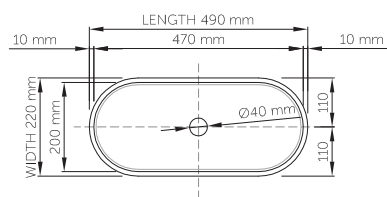

wide-edge

Size (l) x (w) x (h): 490mm x 220mm x 105mm
 Top to waste: 195mm
 Overflow: No overflow
 Material: DADOquartz®
 Finish: Matte / Satin
 Mounting: Counter-top / Under-mount

Base dimensions: 465mm x 190mm
 Edge width: 10mm
 Waste diameter: 40mm - fits Bespoke plug
 Weight: 5kg

Shipping information

Packing dimensions: 590mm x 590mm x 200mm
 Shipping mass: 7kg