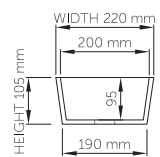

wide-edge

Size (l) x (w) x (h): 490mm x 220mm x 105mm
 Top to waste: 195mm
 Overflow: No overflow
 Material: DADOquartz®
 Finish: Matte / Satin
 Mounting: Counter-top / Under-mount

Base dimensions: 465mm x 190mm
 Edge width: 10mm
 Waste diameter: 40mm - fits Bespoke plug
 Weight: 5kg

Shipping information

Packing dimensions: 590mm x 590mm x 200mm
 Shipping mass: 7kg