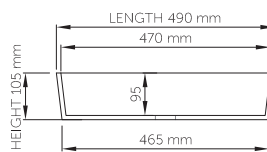

wide-edge

Size (l) x (w) x (h): 490mm x 220mm x 105mm
 Top to waste: 195mm
 Overflow: No overflow
 Material: DADOquartz®
 Finish: Matte / Satin
 Mounting: Counter-top / Under-mount

Base dimensions: 465mm x 190mm
 Edge width: 10mm
 Waste diameter: 40mm - fits Bespoke plug
 Weight: 5kg

Shipping information

Packing dimensions: 590mm x 590mm x 200mm
 Shipping mass: 7kg