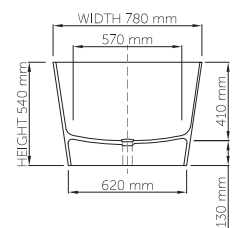

thin-edge

Size (l) x (w) x (h): 1500mm x 780mm x 540mm
 Waste to floor: 130mm
 Water capacity: 275 L
 Overflow: No overflow
 Material: DADOquartz®
 Finish: Matte / Satin

Base dimensions: 1340mm x 620mm
 Edge width: 15mm
 Waste diameter: 50mm - fits Bespoke 40mm plug
 Weight: 80kg
Shipping information
 Packing dimensions: 1550mm x 830mm x 700mm
 Shipping mass: 130kg