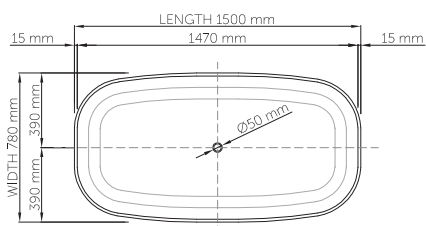

thin-edge

Size (l) x (w) x (h): 1500mm x 780mm x 540mm
 Waste to floor: 130mm
 Water capacity: 275 L
 Overflow: No overflow
 Material: DADOquartz®
 Finish: Matte / Satin

Base dimensions: 1340mm x 620mm
 Edge width: 15mm
 Waste diameter: 50mm - fits Bespoke 40mm plug
 Weight: 80kg
Shipping information
 Packing dimensions: 1550mm x 830mm x 700mm
 Shipping mass: 130kg