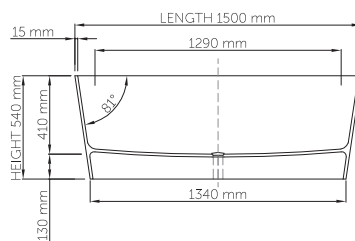

thin-edge

Size (l) x (w) x (h): 1500mm x 780mm x 540mm
 Waste to floor: 130mm
 Water capacity: 275 L
 Overflow: No overflow
 Material: DADOquartz®
 Finish: Matte / Satin

Base dimensions: 1340mm x 620mm
 Edge width: 15mm
 Waste diameter: 50mm - fits Bespoke 40mm plug
 Weight: 80kg
Shipping information
 Packing dimensions: 1550mm x 830mm x 700mm
 Shipping mass: 130kg