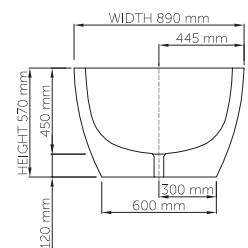

wide-edge

Size (l) x (w) x (h): 1710mm x 890mm x 570mm  
 Waste to floor: 120mm  
 Water capacity: 195 L  
 Overflow: No overflow  
 Material: DADOquartz®  
 Finish: Matte / Satin

Base dimensions: 1420mm x 600mm  
 Edge width: 60mm  
 Waste diameter: 50mm - fits Bespoke 40mm plug  
 Weight: 100kg

**Shipping information**

Packing dimensions: 1790mm x 930mm x 690mm  
 Shipping mass: 150kg