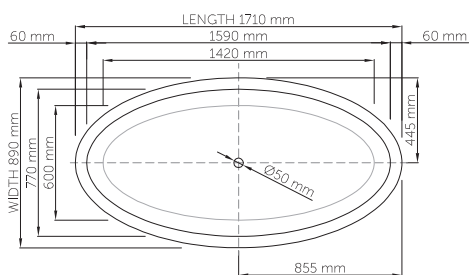

wide-edge

Size (l) x (w) x (h): 1710mm x 890mm x 570mm  
 Waste to floor: 120mm  
 Water capacity: 195 L  
 Overflow: No overflow  
 Material: DADOquartz®  
 Finish: Matte / Satin

Base dimensions: 1420mm x 600mm  
 Edge width: 60mm  
 Waste diameter: 50mm - fits Bespoke 40mm plug  
 Weight: 100kg

**Shipping information**

Packing dimensions: 1790mm x 930mm x 690mm  
 Shipping mass: 150kg