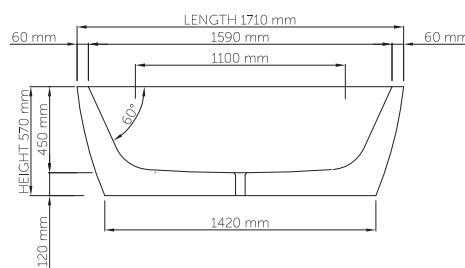

wide-edge

Size (l) x (w) x (h): 1710mm x 890mm x 570mm  
 Waste to floor: 120mm  
 Water capacity: 195 L  
 Overflow: No overflow  
 Material: DADOquartz®  
 Finish: Matte / Satin

Base dimensions: 1420mm x 600mm  
 Edge width: 60mm  
 Waste diameter: 50mm - fits Bespoke 40mm plug  
 Weight: 100kg

**Shipping information**

Packing dimensions: 1790mm x 930mm x 690mm  
 Shipping mass: 150kg