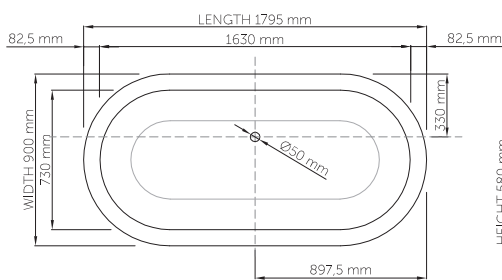

wide-edge

Size (l) x (w) x (h): 1795mm x 900mm x 580mm
 Waste to floor: 155mm
 Water capacity: 300 L
 Overflow: No overflow
 Material: DADOquartz®
 Finish: Matte / Satin

Base dimensions: 1630mm x 730mm
 Edge width: 82.5mm
 Waste diameter: 50mm - fits Bespoke 40mm plug
 Weight: 120kg

Shipping information

Packing dimensions: 1850mm x 940mm x 750mm
 Shipping mass: 170kg