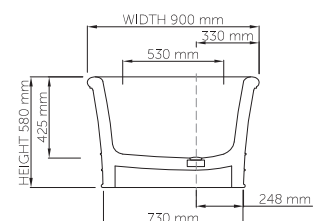

wide-edge

Size (l) x (w) x (h): 1795mm x 900mm x 580mm
 Waste to floor: 155mm
 Water capacity: 300 L
 Overflow: No overflow
 Material: DADOquartz®
 Finish: Matte / Satin

Base dimensions: 1630mm x 730mm
 Edge width: 82.5mm
 Waste diameter: 50mm - fits Bespoke 40mm plug
 Weight: 120kg

Shipping information

Packing dimensions: 1850mm x 940mm x 750mm
 Shipping mass: 170kg