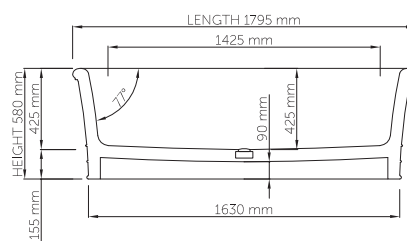

wide-edge

Size (l) x (w) x (h): 1795mm x 900mm x 580mm
 Waste to floor: 155mm
 Water capacity: 300 L
 Overflow: No overflow
 Material: DADOquartz®
 Finish: Matte / Satin

Base dimensions: 1630mm x 730mm
 Edge width: 82.5mm
 Waste diameter: 50mm - fits Bespoke 40mm plug
 Weight: 120kg

Shipping information

Packing dimensions: 1850mm x 940mm x 750mm
 Shipping mass: 170kg