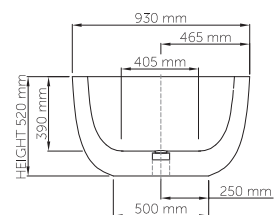

wide-edge

Size (l) x (w) x (h): 1935mm x 930mm x 520mm  
 Waste to floor: 130mm  
 Water capacity: 225 L  
 Overflow: No overflow  
 Material: DADOquartz®  
 Finish: Matte / Satin

Base dimensions: 890mm x 500mm  
 Edge width: 80mm  
 Waste diameter: 50mm - fits Bespoke 40mm plug  
 Weight: 100kg

#### Shipping information

Packing dimensions: 2040mm x 1000mm x 660mm  
 Shipping mass: 150kg