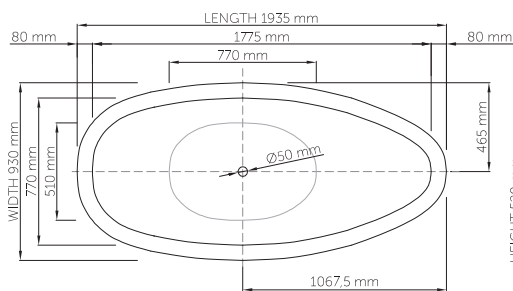

wide-edge

Size (l) x (w) x (h): 1935mm x 930mm x 520mm  
 Waste to floor: 130mm  
 Water capacity: 225 L  
 Overflow: No overflow  
 Material: DADOquartz®  
 Finish: Matte / Satin

Base dimensions: 890mm x 500mm  
 Edge width: 80mm  
 Waste diameter: 50mm - fits Bespoke 40mm plug  
 Weight: 100kg

#### Shipping information

Packing dimensions: 2040mm x 1000mm x 660mm  
 Shipping mass: 150kg