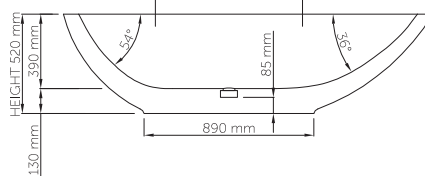

wide-edge

Size (l) x (w) x (h): 1935mm x 930mm x 520mm  
 Waste to floor: 130mm  
 Water capacity: 225 L  
 Overflow: No overflow  
 Material: DADOquartz®  
 Finish: Matte / Satin

Base dimensions: 890mm x 500mm  
 Edge width: 80mm  
 Waste diameter: 50mm - fits Bespoke 40mm plug  
 Weight: 100kg

#### Shipping information

Packing dimensions: 2040mm x 1000mm x 660mm  
 Shipping mass: 150kg