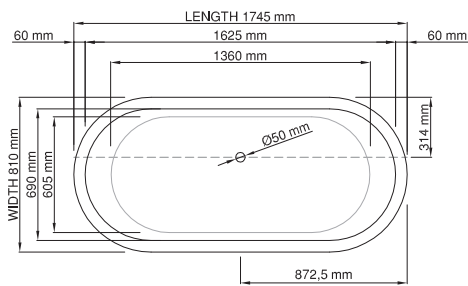

wide-edge

Size (l) x (w) x (h): 1745mm x 810mm x 595mm  
 Waste to floor: 60mm  
 Water capacity: 250 L  
 Overflow: No overflow  
 Material: DADOquartz®  
 Finish: Matte / Satin

Base dimensions: 1745mm x 810mm  
 Edge width: 60mm  
 Waste diameter: 50mm - fits Bespoke 40mm plug  
 Weight: 145kg

#### Shipping information

Packing dimensions: 1800mm x 870mm x 730mm  
 Shipping mass: 195kg