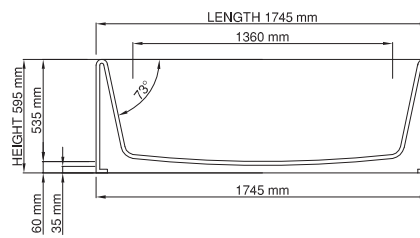

wide-edge

Size (l) x (w) x (h): 1745mm x 810mm x 595mm  
 Waste to floor: 60mm  
 Water capacity: 250 L  
 Overflow: No overflow  
 Material: DADOquartz®  
 Finish: Matte / Satin

Base dimensions: 1745mm x 810mm  
 Edge width: 60mm  
 Waste diameter: 50mm - fits Bespoke 40mm plug  
 Weight: 145kg

#### Shipping information

Packing dimensions: 1800mm x 870mm x 730mm  
 Shipping mass: 195kg