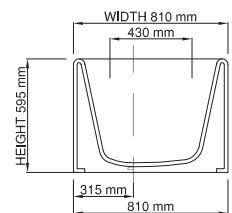

wide-edge

Size (l) x (w) x (h): 1745mm x 810mm x 595mm  
 Waste to floor: 60mm  
 Water capacity: 250 L  
 Overflow: No overflow  
 Material: DADOquartz®  
 Finish: Matte / Satin

Base dimensions: 1745mm x 810mm  
 Edge width: 60mm  
 Waste diameter: 50mm - fits Bespoke 40mm plug  
 Weight: 145kg

#### Shipping information

Packing dimensions: 1800mm x 870mm x 730mm  
 Shipping mass: 195kg