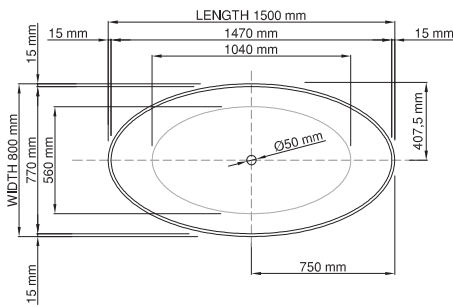

thin-edge

Size (l) x (w) x (h): 1500mm x 800mm x 465mm  
 Water capacity: 265 L  
 Overflow: No overflow  
 Material: DADOquartz®  
 Finish: Matte / Satin

Base dimensions: 1040mm x 560mm  
 Edge width: 15mm  
 Waste diameter: 50mm - fits Bespoke 40mm plug  
 Weight: 62kg

### Shipping information

Packing dimensions: 1550mm x 850mm x 630mm  
 Shipping mass: 112kg