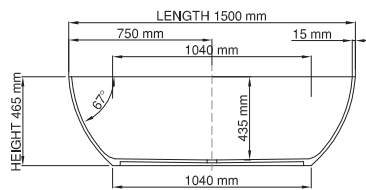

thin-edge

Size (l) x (w) x (h): 1500mm x 800mm x 465mm  
 Water capacity: 265 L  
 Overflow: No overflow  
 Material: DADOquartz®  
 Finish: Matte / Satin

Base dimensions: 1040mm x 560mm  
 Edge width: 15mm  
 Waste diameter: 50mm - fits Bespoke 40mm plug  
 Weight: 62kg

### Shipping information

Packing dimensions: 1550mm x 850mm x 630mm  
 Shipping mass: 112kg