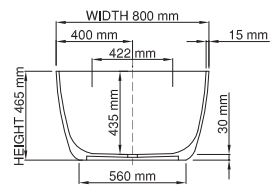

thin-edge

Size (l) x (w) x (h): 1500mm x 800mm x 465mm  
 Water capacity: 265 L  
 Overflow: No overflow  
 Material: DADOquartz®  
 Finish: Matte / Satin

Base dimensions: 1040mm x 560mm  
 Edge width: 15mm  
 Waste diameter: 50mm - fits Bespoke 40mm plug  
 Weight: 62kg

### Shipping information

Packing dimensions: 1550mm x 850mm x 630mm  
 Shipping mass: 112kg