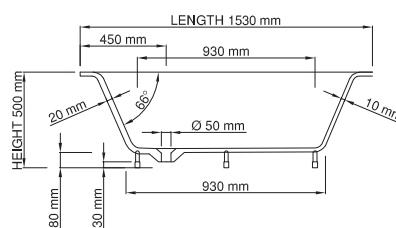

drop-in

Size (l) x (w) x (h): 1530mm x 820mm x 500mm
 Waste to floor: 30mm
 Water capacity: 258 L
 Overflow: No overflow
 Material: DADOquartz®
 Finish: Matte / Satin

Base dimensions: 930mm x 654mm
 Edge width: 10mm - 20mm
 Waste diameter: 50mm - fits Bespoke 40mm plug
 Weight: 33kg
 Tap holes: No tap hole
Shipping information
 Packing dimensions: 1790mm x 850mm x 670mm
 Shipping mass: 83kg