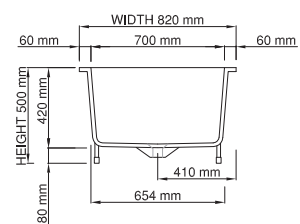

drop-in

Size (l) x (w) x (h): 1530mm x 820mm x 500mm
 Waste to floor: 30mm
 Water capacity: 258 L
 Overflow: No overflow
 Material: DADOquartz®
 Finish: Matte / Satin

Base dimensions: 930mm x 654mm
 Edge width: 10mm - 20mm
 Waste diameter: 50mm - fits Bespoke 40mm plug
 Weight: 33kg
 Tap holes: No tap hole
Shipping information
 Packing dimensions: 1790mm x 850mm x 670mm
 Shipping mass: 83kg