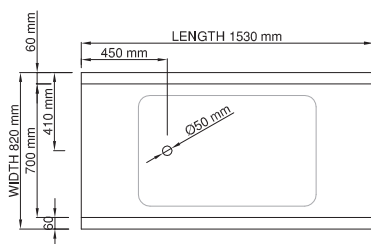

drop-in

Size (l) x (w) x (h): 1530mm x 820mm x 500mm
 Waste to floor: 30mm
 Water capacity: 258 L
 Overflow: No overflow
 Material: DADOquartz®
 Finish: Matte / Satin

Base dimensions: 930mm x 654mm
 Edge width: 10mm - 20mm
 Waste diameter: 50mm - fits Bespoke 40mm plug
 Weight: 33kg
 Tap holes: No tap hole
Shipping information
 Packing dimensions: 1790mm x 850mm x 670mm
 Shipping mass: 83kg