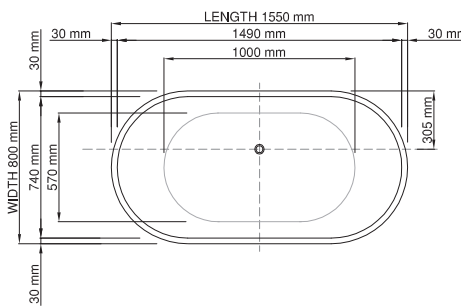

thin-edge

Size (l) x (w) x (h): 1550mm x 800mm x 570mm
 Waste to floor: 130mm
 Water capacity: 257 L
 Overflow: No overflow
 Material: DADOquartz®
 Finish: Matte / Satin

Base dimensions: 875mm x 597.5mm
 Edge width: 30mm
 Waste diameter: 50mm - fits Bespoke 40mm plug
 Weight: 80kg

Shipping information

Packing dimensions: 1590mm x 855mm x 810mm
 Shipping mass: 130kg