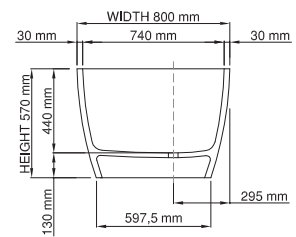

thin-edge

Size (l) x (w) x (h): 1550mm x 800mm x 570mm
 Waste to floor: 130mm
 Water capacity: 257 L
 Overflow: No overflow
 Material: DADOquartz®
 Finish: Matte / Satin

Base dimensions: 875mm x 597.5mm
 Edge width: 30mm
 Waste diameter: 50mm - fits Bespoke 40mm plug
 Weight: 80kg

Shipping information

Packing dimensions: 1590mm x 855mm x 810mm
 Shipping mass: 130kg