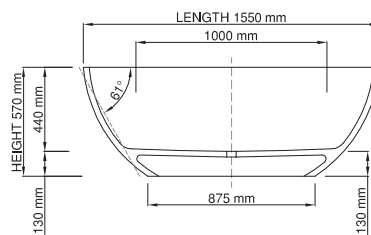

thin-edge

Size (l) x (w) x (h): 1550mm x 800mm x 570mm
 Waste to floor: 130mm
 Water capacity: 257 L
 Overflow: No overflow
 Material: DADOquartz®
 Finish: Matte / Satin

Base dimensions: 875mm x 597.5mm
 Edge width: 30mm
 Waste diameter: 50mm - fits Bespoke 40mm plug
 Weight: 80kg

Shipping information

Packing dimensions: 1590mm x 855mm x 810mm
 Shipping mass: 130kg